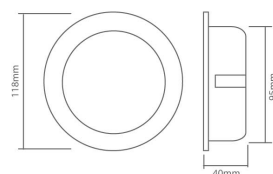

CONTROL OPTIONS

- T-WIFI2 - smart phone control
- T-8Z-REMOTE
- T-RGB-CCT
- T-4Z-REMOTE
- T-8Z-WALL
- T-4Z-WALL

PRODUCT DATA

Model	DL6-RGB-CCT
LED Brand	EPISTAR
Power	6W
Luminous Flux	600Lm
Protection	IP20
Colour	Tunable 2700k - 6500k + RGB colour changing options
Input	240V direct to mains
Power Supply	Plug-in 300mA power supply included
Material	Aluminium housing   PC cover   Stainless steel clips
Housing Colour	White
Beam Angle	120°
Life	>30,000 hours
Control	2.4G RF - Remote control   App control
Wireless Signal	RF 2.4Ghz
Range	Up to 30m (without obstruction)
Dimensions	Dia 118mm   H 40mm
Cut out	85mm
Approvals	CE   ROHS