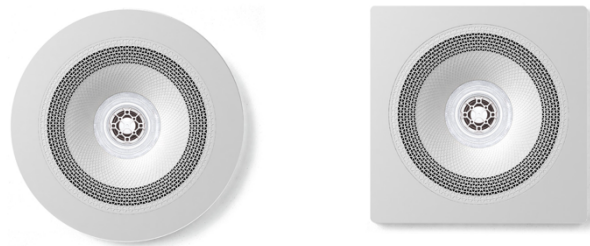

Light

- Light: Colour tuneable and dimmable light with 100 shades
- Circadian Rhythm support built in
- Application: Ceiling recessed, available as proud, or flush mount
- Light source: LED Chips
- Beam angle: 52° Wide spread
- Watt: 6W
- Lumen: 536lm
- Voltage: 24V constant voltage
- Colour temperature range: 3000k 5000k
- Efficacy: 89lm/W
- CRI: 90+
- SDCM: <3
- Drivers available for:
 - Crestron
 - Control 4

Design

- Dimensions \varnothing 94mm x 120mm deep, Square Face bezel 104.5mm x 104.5mm x 4mm deep
- Materials laser etched aluminium extrusion, aluminium die casting
- Stainless steel laser cut custom design grill
- Magnetically attached ABS injection moulded bezel
- Stainless steel quick release, damage free, ceiling blade fixtures

Features

- Control: Zuma mobile app (iOS/Android), voice via Alexa
- Alexa built in and via Echo supported
- Wellness feature for convenient restful moods
- User selectable/detachable Bezels
- Multi-room audio: Yes with Alexa, AirPlay 2, Roon
- Connectivity: Wi-Fi, Bluetooth, Alexa (MRM), AirPlay 2, Spotify Connect, Tidal Connect, Roon
- Software updates: Wirelessly via the Zuma app
Dynamic left and right stereo and mono control
- Network Wi-Fi dual band
- WLAN 802.11a/b/g/n/ac, 2.4 and 5 GHz
- 10/100 Mbps Ethernet port (via adaptor available separately)
- IPv4 and IPv6 support

Bezels

Product versions and dimensions

Bezel Round \varnothing 113mm
 Bezel Square 104.5mm
 Ceiling cutout \varnothing 96mm
 Minimum internal recess depth 125mm

Product finishes and bezel types

Bezel types: Available with round and square bezels in original white or white/polished stainless steel mesh