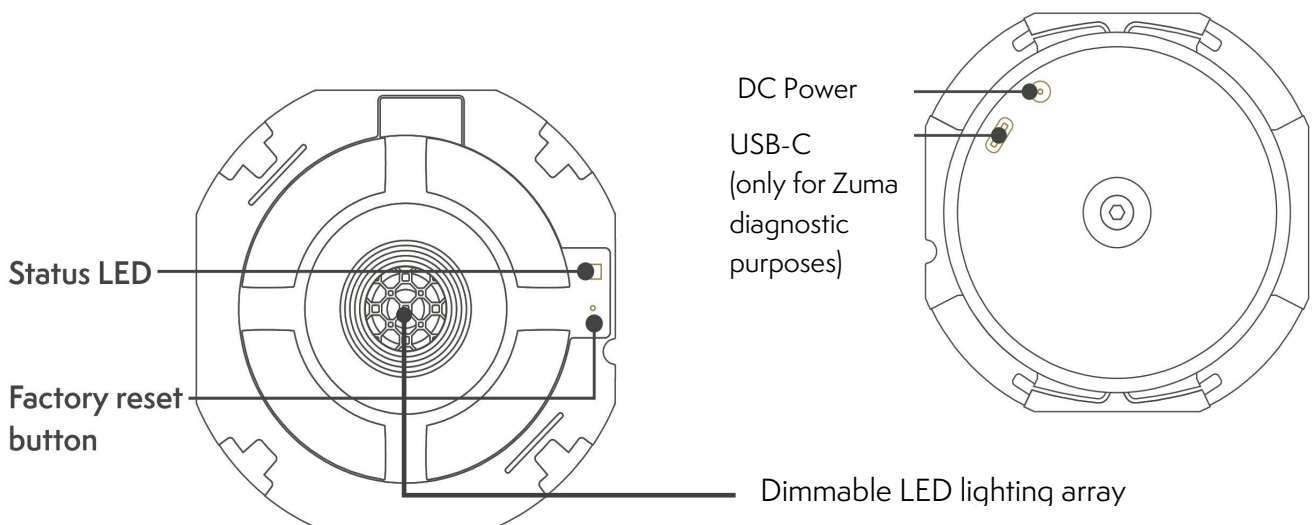

Design

- Dimensions \varnothing 94mm x 120mm deep, Square Face bezel 104.5mm x 104.5mm x 4mm deep
- Materials laser etched aluminium extrusion, aluminium die casting
- Stainless steel laser cut custom design grill
- Magnetically attached ABS injection moulded bezel
- Stainless steel quick release, damage free, ceiling blade fixtures

Bezels

Product versions and dimensions

Bezel Round \varnothing 113mm
 Bezel Square 104.5mm
 Ceiling cutout \varnothing 96mm
 Minimum internal recess depth 125mm

Product finishes and bezel types

Bezel types: Available with round and square bezels in original white or white/polished stainless steel mesh

Simplicity Round Flush

Drawings:

95mm / 3.75in Hole Cutout

Lumisonic
Side view

Luminaire
Side view

Front view
Lumisonic/ Luminaire

Rear view
Lumisonic/ Luminaire