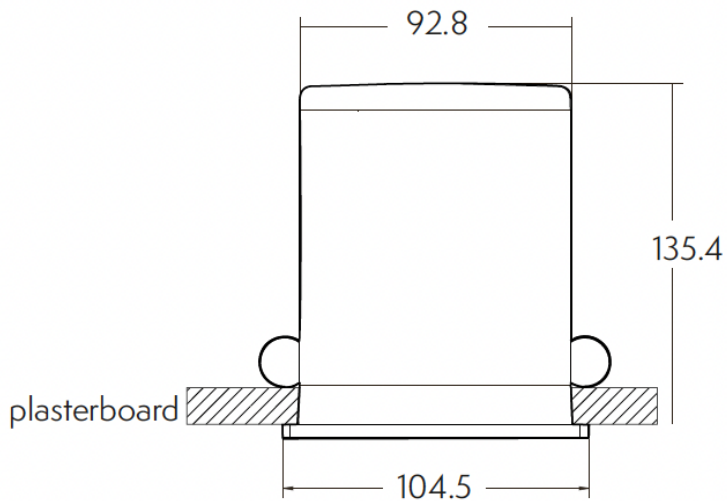

Design

- Dimensions \varnothing 94mm x 120mm deep, Square Face bezel 104.5mm x 104.5mm x 4mm deep
- Materials laser etched aluminium extrusion, aluminium die casting
- Stainless steel laser cut custom design grill
- Magnetically attached ABS injection moulded bezel
- Stainless steel quick release, damage free, ceiling blade fixtures

Bezels

Product versions and dimensions

Bezel Round \varnothing 113mm
 Bezel Square 104.5mm
 Ceiling cutout \varnothing 96mm
 Minimum internal recess depth 125mm

Product finishes and bezel types

Bezel types: Available with round and square bezels in original white or white/polished stainless steel mesh

Simplicity Square

Simplicity Square

Simplicity Square Flush

Flush bezel: Available with separate mounting kit.
 Round and square bezels in original white or white/polished stainless steel mesh

Super Nova Round

Simplicity Round Flush

Drawings:

95mm / 3.75in Hole Cutout

Lumisonic
Side view

Luminaire
Side view

Front view
Lumisonic/ Luminaire

Rear view
Lumisonic/ Luminaire