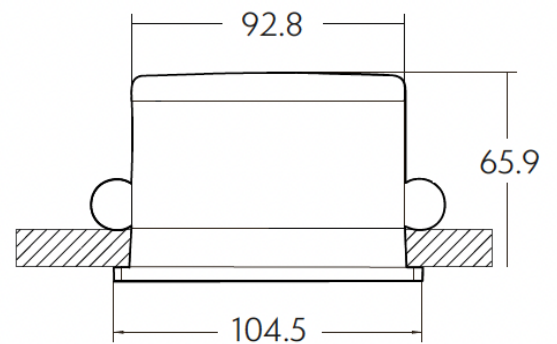

Design

- Dimensions \varnothing 94mm x 120mm deep, Square Face bezel 104.5mm x 104.5mm x 4mm deep
- Materials laser etched aluminium extrusion, aluminium die casting
- Stainless steel laser cut custom design grill
- Magnetically attached ABS injection moulded bezel
- Stainless steel quick release, damage free, ceiling blade fixtures

Bezels

Product versions and dimensions

Bezel Round \varnothing 113mm
 Bezel Square 104.5mm
 Ceiling cutout \varnothing 96mm
 Minimum internal recess depth 125mm

Product finishes and bezel types

Bezel types: Available with round and square bezels in original white or white/polished stainless steel mesh

Simplicity Round Flush

Drawings:

95mm / 3.75in Hole Cutout

Lumisonic
Side view

Luminaire
Side view

Front view
Lumisonic/ Luminaire

Rear view
Lumisonic/ Luminaire