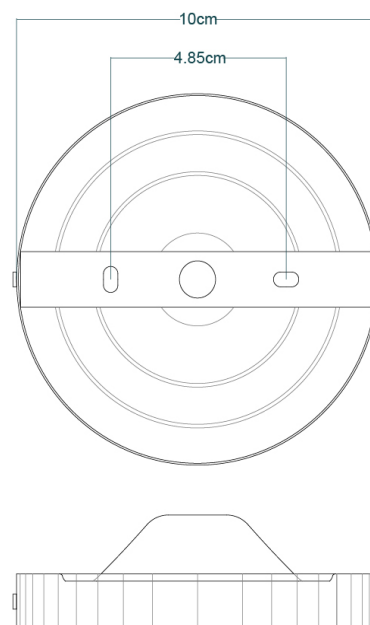

BERLIN Ceiling Light

MLCF38POLCOP Polished Copper

MATERIAL	Brass Copper
HEIGHT	29cm 11.42"
WIDTH DIAMETER	30cm 11.81"
LENGTH PROJECTION	n/a
WEIGHT	0.46KG 1.01lbs
LAMPHOLDER	E27 x 1
MAX WATTAGE	60W x 1
VOLTAGE	220/240v
IP RATING	20
CLASS PROTECTION	I
SHADE	-
FLEX BAR CHAIN LENGT	n/a
CABLE TYPE	-

Fixing Bracket MLWB02 | Copper

Product Notes:

1) Lamps not included with light fixture. 2) All products are individually hand crafted, therefore may differ slightly within manufacturing tolerances. 3) Please refer to: <http://www.mullanlighting.com/terms> for full list of Terms & Conditions. 4) Cable/Chain can be shortened during installation. 5) Longer Cable/Chain available on request. 6) Additional colour finishes available on request. 7.) Dimensions do not include lamps. 8.) Products wired to UL standards will operate at 110/120v with the appropriate lampholders.