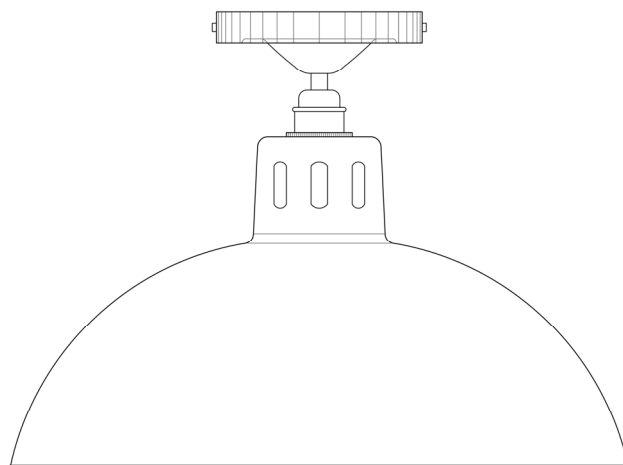

BERLIN Ceiling Light

MLCF38POLCOP Polished Copper

MATERIAL	Brass Copper
HEIGHT	29cm 11.42"
WIDTH DIAMETER	30cm 11.81"
LENGTH PROJECTION	n/a
WEIGHT	0.46KG 1.01lbs
LAMPHOLDER	E27 x 1
MAX WATTAGE	60W x 1
VOLTAGE	220/240v
IP RATING	20
CLASS PROTECTION	I
SHADE	-
FLEX BAR CHAIN LENGT	n/a
CABLE TYPE	-

Fixing Bracket MLWB02 | Copper

Product Notes:

1) Lamps not included with light fixture. 2) All products are individually hand crafted, therefore may differ slightly within manufacturing tolerances. 3) Please refer to: <http://www.mullanlighting.com/terms> for full list of Terms & Conditions. 4) Cable/Chain can be shortened during installation. 5) Longer Cable/Chain available on request. 6) Additional colour finishes available on request. 7.) Dimensions do not include lamps. 8.) Products wired to UL standards will operate at 110/120v with the appropriate lampholders.