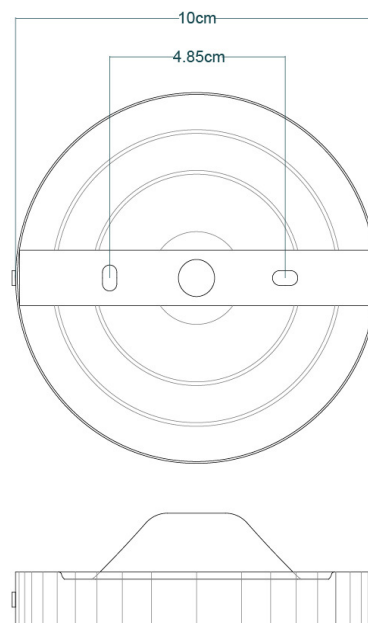

MATERIAL	Brass
HEIGHT	23.5cm | 9.25"
WIDTH | DIAMETER	30.5cm | 12.01"
LENGTH | PROJECTION	n/a
WEIGHT	0.84KG | 1.85lbs
LAMPHOLDER	E27 x 1
MAX WATTAGE	40W x 1
VOLTAGE	220/240v
IP RATING	20
CLASS PROTECTION	I
SHADE	-
FLEX | BAR | CHAIN LENGTH	n/a
CABLE TYPE	-

Fixing Bracket MLWB02 | Antique Brass