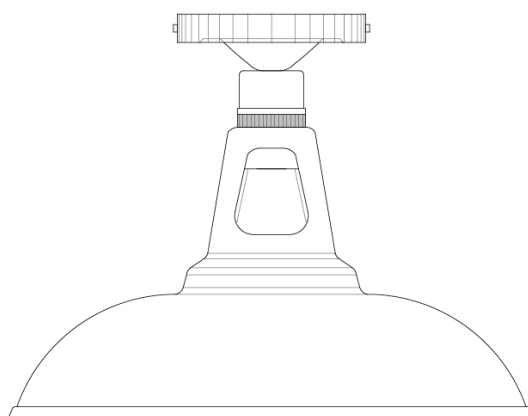

GENEVA Ceiling Light

MLCF43ANTSLV Antique Silver

MATERIAL	Brass
HEIGHT	23.5cm 9.25"
WIDTH DIAMETER	30.5cm 12.01"
LENGTH PROJECTION	n/a
WEIGHT	0.84KG 1.85lbs
LAMPHOLDER	E27 x 1
MAX WATTAGE	40W x 1
VOLTAGE	220/240v
IP RATING	20
CLASS PROTECTION	I
SHADE	-
FLEX BAR CHAIN LENGTH	n/a
CABLE TYPE	-

GENEVA Ceiling Light

MLCF43POLBRS Polished Brass

MATERIAL	Brass
HEIGHT	23.5cm 9.25"
WIDTH DIAMETER	30.5cm 12.01"
LENGTH PROJECTION	n/a
WEIGHT	0.84KG 1.85lbs
LAMPHOLDER	E27 x 1
MAX WATTAGE	40W x 1
VOLTAGE	220/240v
IP RATING	20
CLASS PROTECTION	I
SHADE	-
FLEX BAR CHAIN LENGTH	n/a
CABLE TYPE	-

Fixing Bracket MLWB02 | Polished Brass

Product Notes:

1) Lamps not included with light fixture. 2) All products are individually hand crafted, therefore may differ slightly within manufacturing tolerances. 3) Please refer to: <http://www.mullanlighting.com/terms> for full list of Terms & Conditions. 4) Cable/Chain can be shortened during installation. 5) Longer Cable/Chain available on request. 6) Additional colour finishes available on request. 7.) Dimensions do not include lamps. 8.) Products wired to UL standards will operate at 110/120v with the appropriate lampholders.

GENEVA Ceiling Light

MLCF43SATBRS Satin Brass

MATERIAL	Brass
HEIGHT	23.5cm 9.25"
WIDTH DIAMETER	30.5cm 12.01"
LENGTH PROJECTION	n/a
WEIGHT	0.84KG 1.85lbs
LAMPHOLDER	E27 x 1
MAX WATTAGE	40W x 1
VOLTAGE	220/240v
IP RATING	20
CLASS PROTECTION	I
SHADE	-
FLEX BAR CHAIN LENGTH	n/a
CABLE TYPE	-