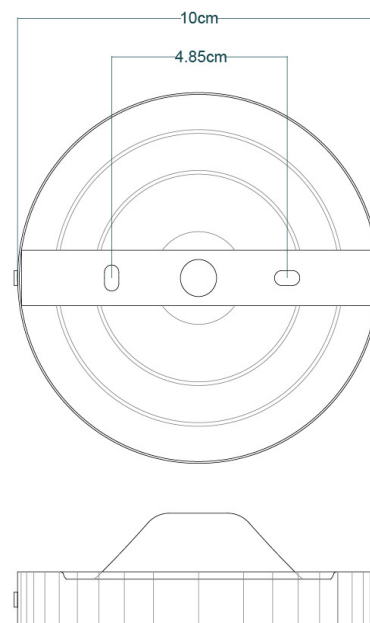

MATERIAL	Brass
HEIGHT	23.5cm | 9.25"
WIDTH | DIAMETER	30.5cm | 12.01"
LENGTH | PROJECTION	n/a
WEIGHT	0.84KG | 1.85lbs
LAMPHOLDER	E27 x 1
MAX WATTAGE	40W x 1
VOLTAGE	220/240v
IP RATING	20
CLASS PROTECTION	I
SHADE	-
FLEX | BAR | CHAIN LENGTH	n/a
CABLE TYPE	-

Fixing Bracket MLWB02 | Antique Silver