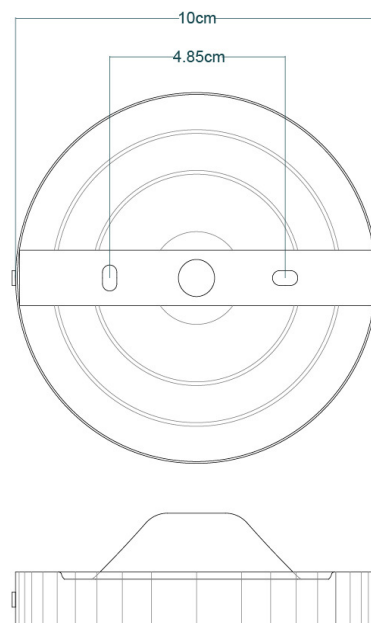

MATERIAL	Brass
HEIGHT	23.5cm | 9.25"
WIDTH | DIAMETER	30.5cm | 12.01"
LENGTH | PROJECTION	n/a
WEIGHT	0.84KG | 1.85lbs
LAMPHOLDER	E27 x 1
MAX WATTAGE	40W x 1
VOLTAGE	220/240v
IP RATING	20
CLASS PROTECTION	I
SHADE	-
FLEX | BAR | CHAIN LENGTH	n/a
CABLE TYPE	-

Fixing Bracket MLWB02 | Satin Brass