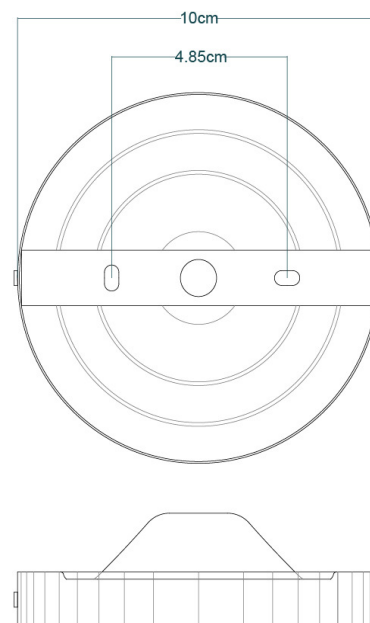

Fixing Bracket MLWB02 | Polished Brass

Product Notes:

1) Lamps not included with light fixture. 2) All products are individually hand crafted, therefore may differ slightly within manufacturing tolerances. 3) Please refer to: <http://www.mullanlighting.com/terms> for full list of Terms & Conditions. 4) Cable/Chain can be shortened during installation. 5) Longer Cable/Chain available on request. 6) Additional colour finishes available on request. 7.) Dimensions do not include lamps. 8.) Products wired to UL standards will operate at 110/120v with the appropriate lampholders.