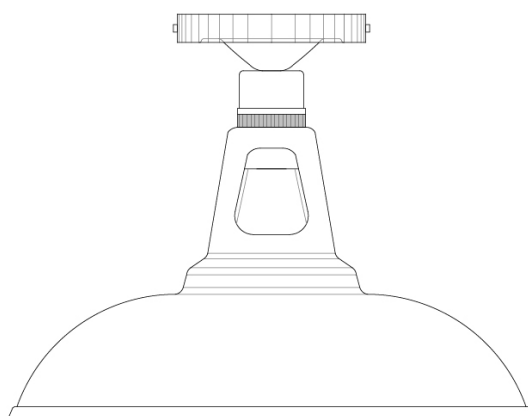

GENEVA Ceiling Light

MLCF43ANTBRS Antique Brass

MATERIAL	Brass
HEIGHT	23.5cm 9.25"
WIDTH DIAMETER	30.5cm 12.01"
LENGTH PROJECTION	n/a
WEIGHT	0.84KG 1.85lbs
LAMPHOLDER	E27 x 1
MAX WATTAGE	40W x 1
VOLTAGE	220/240v
IP RATING	20
CLASS PROTECTION	I
SHADE	-
FLEX BAR CHAIN LENGTH	n/a
CABLE TYPE	-

GENEVA Ceiling Light

MLCF43ANTSLV Antique Silver

MATERIAL	Brass
HEIGHT	23.5cm 9.25"
WIDTH DIAMETER	30.5cm 12.01"
LENGTH PROJECTION	n/a
WEIGHT	0.84KG 1.85lbs
LAMPHOLDER	E27 x 1
MAX WATTAGE	40W x 1
VOLTAGE	220/240v
IP RATING	20
CLASS PROTECTION	I
SHADE	-
FLEX BAR CHAIN LENGTH	n/a
CABLE TYPE	-

Fixing Bracket MLWB02 | Antique Silver

Product Notes:

1) Lamps not included with light fixture. 2) All products are individually hand crafted, therefore may differ slightly within manufacturing tolerances. 3) Please refer to: <http://www.mullanlighting.com/terms> for full list of Terms & Conditions. 4) Cable/Chain can be shortened during installation. 5) Longer Cable/Chain available on request. 6) Additional colour finishes available on request. 7.) Dimensions do not include lamps. 8.) Products wired to UL standards will operate at 110/120v with the appropriate lampholders.

GENEVA Ceiling Light

MLCF43POLBRS Polished Brass

MATERIAL	Brass
HEIGHT	23.5cm 9.25"
WIDTH DIAMETER	30.5cm 12.01"
LENGTH PROJECTION	n/a
WEIGHT	0.84KG 1.85lbs
LAMPHOLDER	E27 x 1
MAX WATTAGE	40W x 1
VOLTAGE	220/240v
IP RATING	20
CLASS PROTECTION	I
SHADE	-
FLEX BAR CHAIN LENGTH	n/a
CABLE TYPE	-