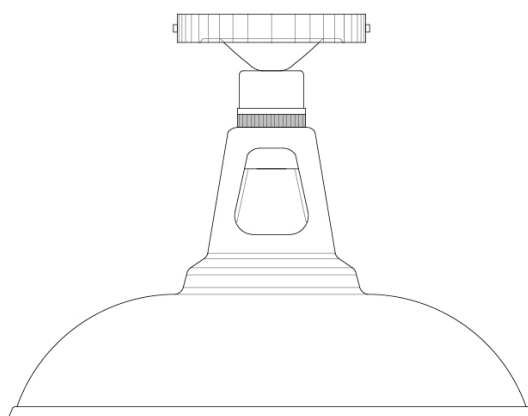

GENEVA Ceiling Light

MLCF43ANTBRS Antique Brass

MATERIAL	Brass
HEIGHT	23.5cm 9.25"
WIDTH DIAMETER	30.5cm 12.01"
LENGTH PROJECTION	n/a
WEIGHT	0.84KG 1.85lbs
LAMPHOLDER	E27 x 1
MAX WATTAGE	40W x 1
VOLTAGE	220/240v
IP RATING	20
CLASS PROTECTION	I
SHADE	-
FLEX BAR CHAIN LENGTH	n/a
CABLE TYPE	-

Fixing Bracket MLWB02 | Antique Brass

Product Notes:

1) Lamps not included with light fixture. 2) All products are individually hand crafted, therefore may differ slightly within manufacturing tolerances. 3) Please refer to: <http://www.mullanlighting.com/terms> for full list of Terms & Conditions. 4) Cable/Chain can be shortened during installation. 5) Longer Cable/Chain available on request. 6) Additional colour finishes available on request. 7.) Dimensions do not include lamps. 8.) Products wired to UL standards will operate at 110/120v with the appropriate lampholders.

GENEVA Ceiling Light

MLCF43ANTSLV Antique Silver

MATERIAL	Brass
HEIGHT	23.5cm 9.25"
WIDTH DIAMETER	30.5cm 12.01"
LENGTH PROJECTION	n/a
WEIGHT	0.84KG 1.85lbs
LAMPHOLDER	E27 x 1
MAX WATTAGE	40W x 1
VOLTAGE	220/240v
IP RATING	20
CLASS PROTECTION	I
SHADE	-
FLEX BAR CHAIN LENGTH	n/a
CABLE TYPE	-

GENEVA Ceiling Light

MLCF43POLBRS Polished Brass

MATERIAL	Brass
HEIGHT	23.5cm 9.25"
WIDTH DIAMETER	30.5cm 12.01"
LENGTH PROJECTION	n/a
WEIGHT	0.84KG 1.85lbs
LAMPHOLDER	E27 x 1
MAX WATTAGE	40W x 1
VOLTAGE	220/240v
IP RATING	20
CLASS PROTECTION	I
SHADE	-
FLEX BAR CHAIN LENGTH	n/a
CABLE TYPE	-