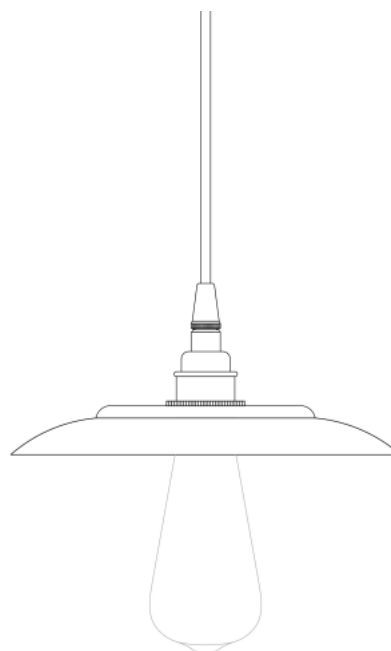

## SUVA Pendant

MLP379POLCOP Polished Copper

MATERIAL Brass | Copper

HEIGHT 8.5cm | 3.35"

WIDTH | DIAMETER 16cm | 6.3"

LENGTH | PROJECTION n/a

WEIGHT 0.42KG | 0.93lbs

LAMPHOLDER E27 or E26

MAX WATTAGE 60W x 1

VOLTAGE 220/240v or 110/120v

IP RATING 20

CLASS PROTECTION I

SHADE -

FLEX | BAR | CHAIN LENGT 100cm | 40"

CABLE TYPE MLCA020 | 3 Core Twist | Black Braid | PVC

Fixing Bracket MLROSE05GRIP | Polished Copper