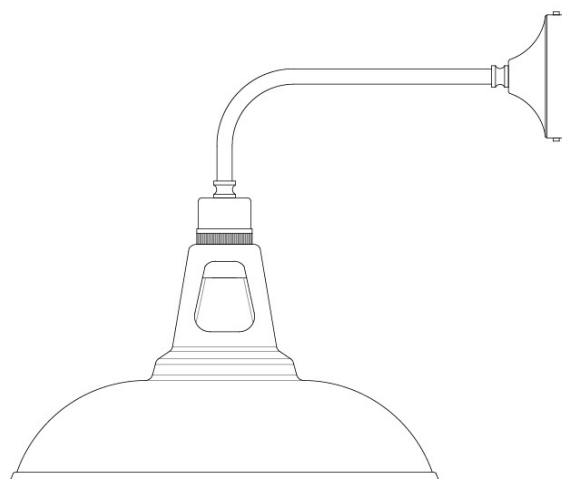

GENEVA Wall Light

MLWL368ANTBRS Antique Brass

MATERIAL	Brass
HEIGHT	32cm 12.6"
WIDTH DIAMETER	30cm 11.81"
LENGTH PROJECTION	36cm 14.17"
WEIGHT	1.04KG 2.29lbs
LAMPHOLDER	E27 x 1
MAX WATTAGE	60W x 1
VOLTAGE	220/240v
IP RATING	20
CLASS PROTECTION	I
SHADE	-
FLEX BAR CHAIN LENGT	n/a
CABLE TYPE	-

Fixing Bracket MLWB03 | Antique Brass

Product Notes:

1) Lamps not included with light fixture. 2) All products are individually hand crafted, therefore may differ slightly within manufacturing tolerances. 3) Please refer to: <http://www.mullanlighting.com/terms> for full list of Terms & Conditions. 4) Cable/Chain can be shortened during installation. 5) Longer Cable/Chain available on request. 6) Additional colour finishes available on request. 7.) Dimensions do not include lamps. 8.) Products wired to UL standards will operate at 110/120v with the appropriate lampholders.

GENEVA Wall Light

MLWL368ANTSLV Antique Silver

MATERIAL	Brass
HEIGHT	32cm 12.6"
WIDTH DIAMETER	30cm 11.81"
LENGTH PROJECTION	36cm 14.17"
WEIGHT	1.04KG 2.29lbs
LAMPHOLDER	E27 x 1
MAX WATTAGE	60W x 1
VOLTAGE	220/240v
IP RATING	20
CLASS PROTECTION	I
SHADE	-
FLEX BAR CHAIN LENGT	n/a
CABLE TYPE	-

GENEVA Wall Light

MLWL368POLBRS Polished Brass

MATERIAL	Brass
HEIGHT	32cm 12.6"
WIDTH DIAMETER	30cm 11.81"
LENGTH PROJECTION	36cm 14.17"
WEIGHT	1.04KG 2.29lbs
LAMPHOLDER	E27 x 1
MAX WATTAGE	60W x 1
VOLTAGE	220/240v
IP RATING	20
CLASS PROTECTION	I
SHADE	-
FLEX BAR CHAIN LENGT	n/a
CABLE TYPE	-