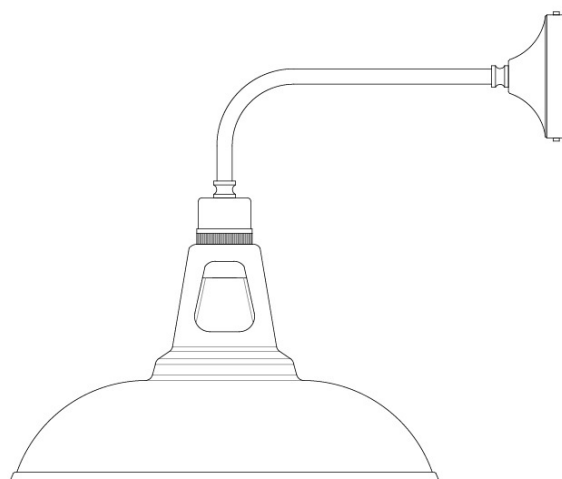

GENEVA Wall Light

MLWL368ANTSLV Antique Silver

MATERIAL	Brass
HEIGHT	32cm 12.6"
WIDTH DIAMETER	30cm 11.81"
LENGTH PROJECTION	36cm 14.17"
WEIGHT	1.04KG 2.29lbs
LAMPHOLDER	E27 x 1
MAX WATTAGE	60W x 1
VOLTAGE	220/240v
IP RATING	20
CLASS PROTECTION	I
SHADE	-
FLEX BAR CHAIN LENGT	n/a
CABLE TYPE	-

GENEVA Wall Light

MLWL368POLBRS Polished Brass

MATERIAL	Brass
HEIGHT	32cm 12.6"
WIDTH DIAMETER	30cm 11.81"
LENGTH PROJECTION	36cm 14.17"
WEIGHT	1.04KG 2.29lbs
LAMPHOLDER	E27 x 1
MAX WATTAGE	60W x 1
VOLTAGE	220/240v
IP RATING	20
CLASS PROTECTION	I
SHADE	-
FLEX BAR CHAIN LENGT	n/a
CABLE TYPE	-

Fixing Bracket MLWB03 | Polished Brass

Product Notes:

1) Lamps not included with light fixture. 2) All products are individually hand crafted, therefore may differ slightly within manufacturing tolerances. 3) Please refer to: <http://www.mullanlighting.com/terms> for full list of Terms & Conditions. 4) Cable/Chain can be shortened during installation. 5) Longer Cable/Chain available on request. 6) Additional colour finishes available on request. 7.) Dimensions do not include lamps. 8.) Products wired to UL standards will operate at 110/120v with the appropriate lampholders.

GENEVA Wall Light

MLWL368SATBRS Satin Brass

MATERIAL	Brass
HEIGHT	32cm 12.6"
WIDTH DIAMETER	30cm 11.81"
LENGTH PROJECTION	36cm 14.17"
WEIGHT	1.04KG 2.29lbs
LAMPHOLDER	E27 x 1
MAX WATTAGE	60W x 1
VOLTAGE	220/240v
IP RATING	20
CLASS PROTECTION	I
SHADE	-
FLEX BAR CHAIN LENGT	n/a
CABLE TYPE	-