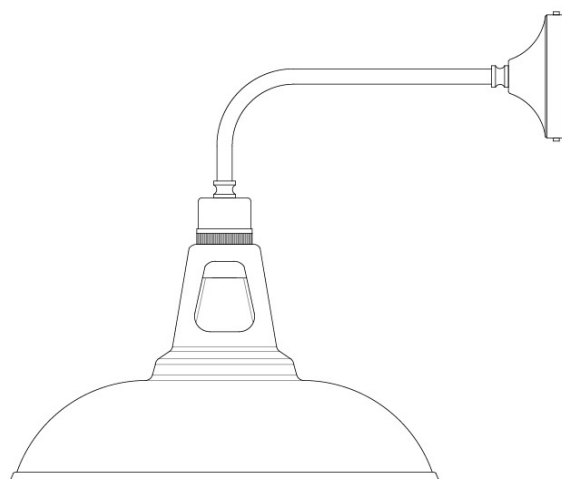

GENEVA Wall Light

MLWL368ANTBRS Antique Brass

MATERIAL	Brass
HEIGHT	32cm 12.6"
WIDTH DIAMETER	30cm 11.81"
LENGTH PROJECTION	36cm 14.17"
WEIGHT	1.04KG 2.29lbs
LAMPHOLDER	E27 x 1
MAX WATTAGE	60W x 1
VOLTAGE	220/240v
IP RATING	20
CLASS PROTECTION	I
SHADE	-
FLEX BAR CHAIN LENGT	n/a
CABLE TYPE	-

GENEVA Wall Light

MLWL368ANTSLV Antique Silver

MATERIAL	Brass
HEIGHT	32cm 12.6"
WIDTH DIAMETER	30cm 11.81"
LENGTH PROJECTION	36cm 14.17"
WEIGHT	1.04KG 2.29lbs
LAMPHOLDER	E27 x 1
MAX WATTAGE	60W x 1
VOLTAGE	220/240v
IP RATING	20
CLASS PROTECTION	I
SHADE	-
FLEX BAR CHAIN LENGT	n/a
CABLE TYPE	-

Fixing Bracket MLWB03 | Antique Silver

Product Notes:

1) Lamps not included with light fixture. 2) All products are individually hand crafted, therefore may differ slightly within manufacturing tolerances. 3) Please refer to: <http://www.mullanlighting.com/terms> for full list of Terms & Conditions. 4) Cable/Chain can be shortened during installation. 5) Longer Cable/Chain available on request. 6) Additional colour finishes available on request. 7.) Dimensions do not include lamps. 8.) Products wired to UL standards will operate at 110/120v with the appropriate lampholders.

GENEVA Wall Light

MLWL368POLBRS Polished Brass

MATERIAL	Brass
HEIGHT	32cm 12.6"
WIDTH DIAMETER	30cm 11.81"
LENGTH PROJECTION	36cm 14.17"
WEIGHT	1.04KG 2.29lbs
LAMPHOLDER	E27 x 1
MAX WATTAGE	60W x 1
VOLTAGE	220/240v
IP RATING	20
CLASS PROTECTION	I
SHADE	-
FLEX BAR CHAIN LENGT	n/a
CABLE TYPE	-