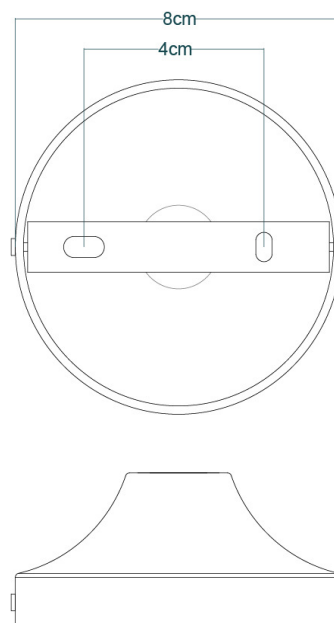

MATERIAL	Brass
HEIGHT	32cm | 12.6"
WIDTH | DIAMETER	30cm | 11.81"
LENGTH | PROJECTION	36cm | 14.17"
WEIGHT	1.04KG | 2.29lbs
LAMPHOLDER	E27 x 1
MAX WATTAGE	60W x 1
VOLTAGE	220/240v
IP RATING	20
CLASS PROTECTION	I
SHADE	-
FLEX | BAR | CHAIN LENGT	n/a
CABLE TYPE	-

Fixing Bracket   MLWB03 | Antique Brass