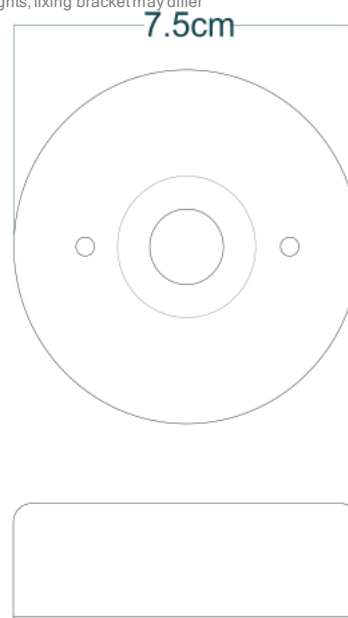

MATERIAL	Brass
HEIGHT	20cm | 7.87"
WIDTH | DIAMETER	20cm | 7.87"
LENGTH | PROJECTION	14cm | 5.51"
WEIGHT	0.94KG | 2.07lbs
LAMPHOLDER	E27 or E26
MAX WATTAGE	40W x 1
VOLTAGE	220/240v or 110/120v
IP RATING	20
CLASS PROTECTION	I
SHADE	-
FLEX | BAR | CHAIN LENGT	n/a
CABLE TYPE	-

Fixing Bracket MLWB13 | Antiqu Silver

*For UL wired lights, fixing bracket may differ