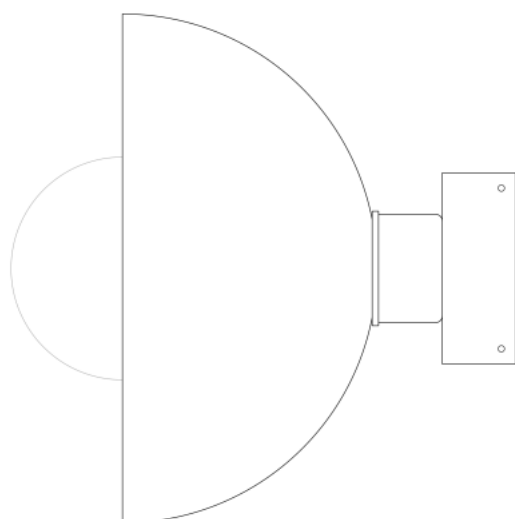

MAUA 20CM Wall Light

MLWL395ANTSLV Antique Silver