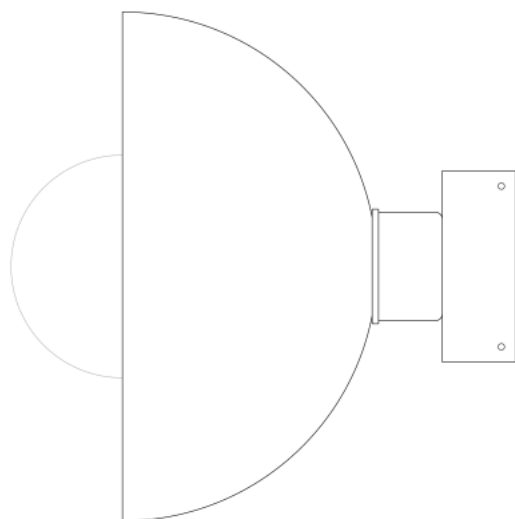

MAUA 20CM Wall Light

MLWL395POLBRS Polished Brass