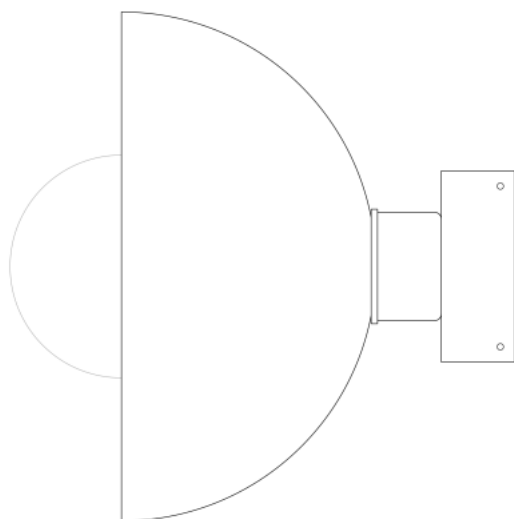

MAUA 20CM Wall Light

MLWL395ANTSLV Antique Silver

MATERIAL	Brass
HEIGHT	20cm 7.87"
WIDTH DIAMETER	20cm 7.87"
LENGTH PROJECTION	14cm 5.51"
WEIGHT	0.94KG 2.07lbs
LAMPHOLDER	E27 or E26
MAX WATTAGE	40W x 1
VOLTAGE	220/240v or 110/120v
IP RATING	20
CLASS PROTECTION	I
SHADE	-
FLEX BAR CHAIN LENGT	n/a
CABLE TYPE	-

MAUA 20CM Wall Light

MLWL395POLBRS Polished Brass

MATERIAL	Brass
HEIGHT	20cm 7.87"
WIDTH DIAMETER	20cm 7.87"
LENGTH PROJECTION	14cm 5.51"
WEIGHT	0.94KG 2.07lbs
LAMPHOLDER	E27 or E26
MAX WATTAGE	40W x 1
VOLTAGE	220/240v or 110/120v
IP RATING	20
CLASS PROTECTION	I
SHADE	-
FLEX BAR CHAIN LENGT	n/a
CABLE TYPE	-

Fixing Bracket MLWB13 | Polished Brass

*For UL wired lights, fixing bracket may differ

Product Notes:

1) Lamps not included with light fixture. 2) All products are individually hand crafted, therefore may differ slightly within manufacturing tolerances. 3) Please refer to: <http://www.mullanlighting.com/terms> for full list of Terms & Conditions. 4) Cable/Chain can be shortened during installation. 5) Longer Cable/Chain available on request. 6) Additional colour finishes available on request. 7) Dimensions do not include lamps. 8) Products wired to UL standards will operate at 110/120v with the appropriate lampholders.

MAUA 20CM Wall Light

MLWL395SATBRS Satin Brass

MATERIAL	Brass
HEIGHT	20cm 7.87"
WIDTH DIAMETER	20cm 7.87"
LENGTH PROJECTION	14cm 5.51"
WEIGHT	0.94KG 2.07lbs
LAMPHOLDER	E27 or E26
MAX WATTAGE	40W x 1
VOLTAGE	220/240v or 110/120v
IP RATING	20
CLASS PROTECTION	I
SHADE	-
FLEX BAR CHAIN LENGT	n/a
CABLE TYPE	-