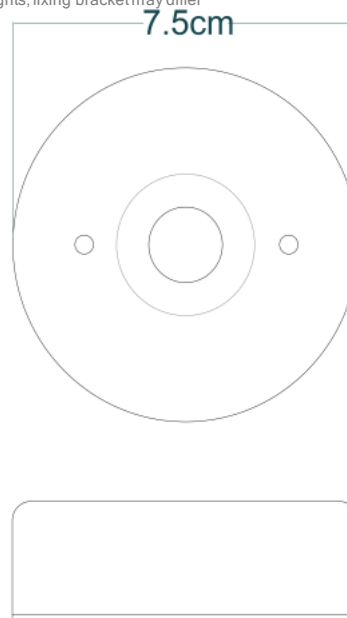

MATERIAL	Brass
HEIGHT	20cm | 7.87"
WIDTH | DIAMETER	20cm | 7.87"
LENGTH | PROJECTION	14cm | 5.51"
WEIGHT	0.94KG | 2.07lbs
LAMPHOLDER	E27 or E26
MAX WATTAGE	40W x 1
VOLTAGE	220/240v or 110/120v
IP RATING	20
CLASS PROTECTION	I
SHADE	-
FLEX | BAR | CHAIN LENGT	n/a
CABLE TYPE	-

Fixing Bracket MLWB13 | Satin Brass

*For UL wired lights, fixing bracket may differ