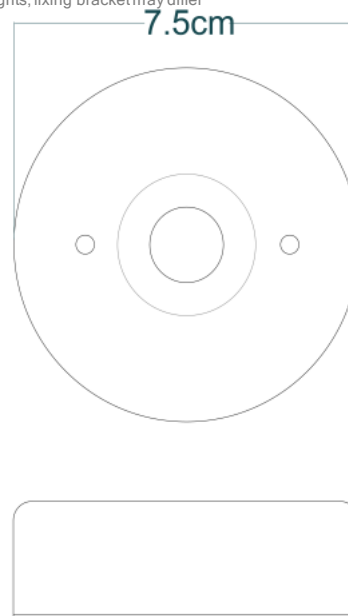

MATERIAL	Brass
HEIGHT	20cm | 7.87"
WIDTH | DIAMETER	20cm | 7.87"
LENGTH | PROJECTION	14cm | 5.51"
WEIGHT	0.94KG | 2.07lbs
LAMPHOLDER	E27 or E26
MAX WATTAGE	40W x 1
VOLTAGE	220/240v or 110/120v
IP RATING	20
CLASS PROTECTION	I
SHADE	-
FLEX | BAR | CHAIN LENGT	n/a
CABLE TYPE	-

Fixing Bracket MLWB13 | Polished Brass

*For UL wired lights, fixing bracket may differ