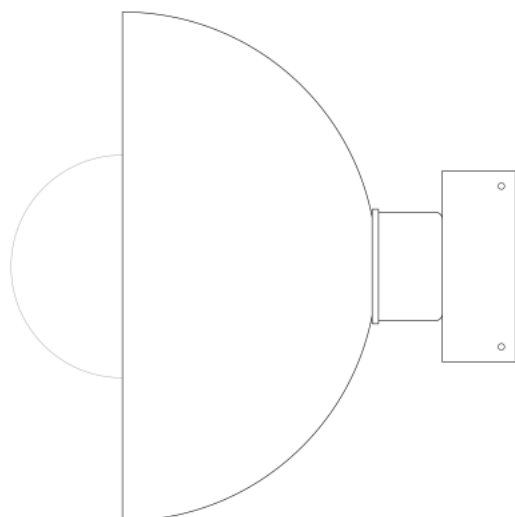

MAUA 20CM Wall Light

MLWL395ANTBRS   Antique Brass