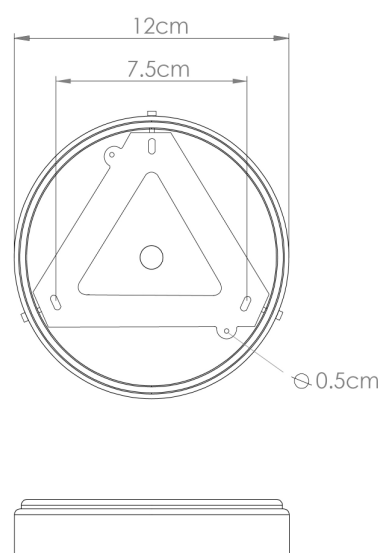

Fixing Bracket MLWB17

Product Notes:

1) Lamps not included with light fixture.
2) All products are individually hand crafted, therefore may differ slightly within manufacturing tolerances.
3) Please refer to: <http://www.mullanlighting.com/terms> for full list of Terms & Conditions.
4) Cable/Chain can be shortened during installation.
5) Longer Cable/Chain available on request.
6) Additional colour finishes available on request.
- 7.) Dimensions do not include lamps.
- 8.) Products wired to UL standards will operate at 110/120v with the appropriate lampholders.