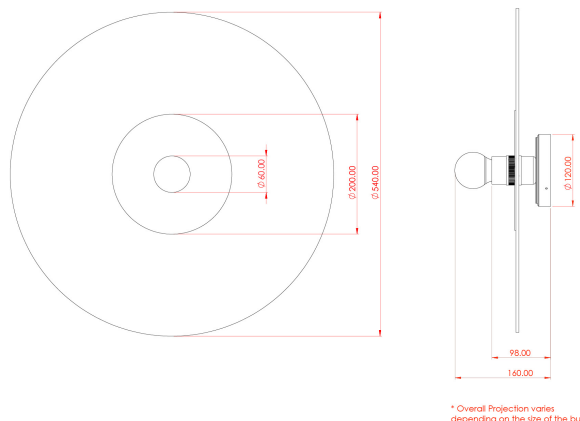

SYRACUSE Wall Light

MLWL501PCMBK Matt Black

* Overall Projection varies depending on the size of the bulb

MATERIAL	Brass Raffia
HEIGHT	54cm 21.26"
WIDTH DIAMETER	54cm 21.26"
LENGTH PROJECTION	20cm 7.87"
WEIGHT	0.8KG 1.76lbs
LAMPHOLDER	E27 x 1
MAX WATTAGE	40W x 1
VOLTAGE	220/240v
IP RATING	20
CLASS PROTECTION	I
SHADE	COREP-CO19-34-R
FLEX BAR CHAIN LENGT	n/a
CABLE TYPE	-

SYRACUSE Wall Light

MLWL501POLBRS Polished Brass

MATERIAL	Brass Raffia
HEIGHT	54cm 21.26"
WIDTH DIAMETER	54cm 21.26"
LENGTH PROJECTION	20cm 7.87"
WEIGHT	0.8KG 1.76lbs
LAMPHOLDER	E27 x 1
MAX WATTAGE	40W x 1
VOLTAGE	220/240v
IP RATING	20
CLASS PROTECTION	I
SHADE	COREP-CO19-34-R
FLEX BAR CHAIN LENGT	n/a
CABLE TYPE	-

Fixing Bracket MLWB17

Product Notes:

- 1) Lamps not included with light fixture.
- 2) All products are individually hand crafted, therefore may differ slightly within manufacturing tolerances.
- 3) Please refer to: <http://www.mullanlighting.com/terms> for full list of Terms & Conditions.
- 4) Cable/Chain can be shortened during installation.
- 5) Longer Cable/Chain available on request.
- 6) Additional colour finishes available on request.
- 7.) Dimensions do not include lamps.
- 8.) Products wired to UL standards will operate at 110/120v with the appropriate lampholders.

SYRACUSE Wall Light

MLWL501SATBRS Satin Brass

MATERIAL	Brass Raffia
HEIGHT	54cm 21.26"
WIDTH DIAMETER	54cm 21.26"
LENGTH PROJECTION	20cm 7.87"
WEIGHT	0.8KG 1.76lbs
LAMPHOLDER	E27 x 1
MAX WATTAGE	40W x 1
VOLTAGE	220/240v
IP RATING	20
CLASS PROTECTION	I
SHADE	COREP-CO19-34-R
FLEX BAR CHAIN LENGT	n/a
CABLE TYPE	-