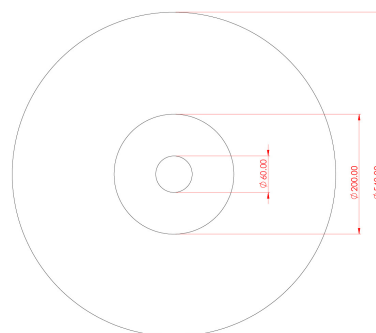

SYRACUSE Wall Light

MLWL501PCMBK Matt Black

MATERIAL	Brass | Raffia
HEIGHT	54cm | 21.26"
WIDTH | DIAMETER	54cm | 21.26"
LENGTH | PROJECTION	20cm | 7.87"
WEIGHT	0.8KG | 1.76lbs
LAMPHOLDER	E27 x 1
MAX WATTAGE	40W x 1
VOLTAGE	220/240v
IP RATING	20
CLASS PROTECTION	I
SHADE	COREP-CO19-34-R
FLEX | BAR | CHAIN LENGT	n/a
CABLE TYPE	-