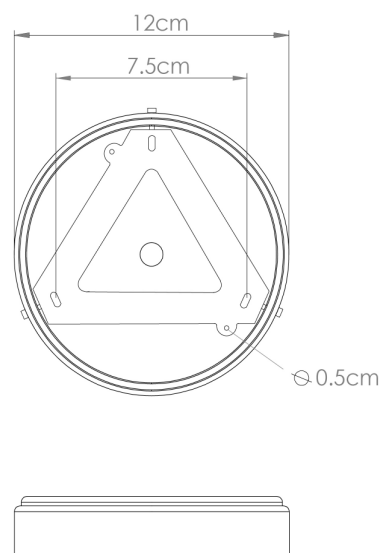

Fixing Bracket MLWB17

Product Notes:

1) Lamps not included with light fixture.
2) All products are individually hand crafted, therefore may differ slightly within manufacturing tolerances.
3) Please refer to: <http://www.mullanlighting.com/terms> for full list of Terms & Conditions.
4) Cable/Chain can be shortened during installation.
5) Longer Cable/Chain available on request.
6) Additional colour finishes available on request.
- 7.) Dimensions do not include lamps.
- 8.) Products wired to UL standards will operate at 110/120v with the appropriate lampholders.