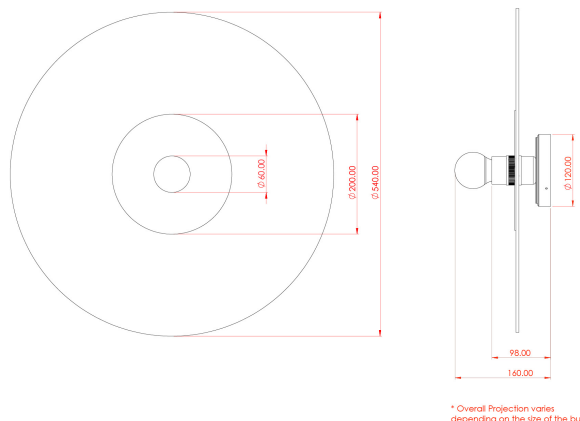

SYRACUSE Wall Light

MLWL501ANTBRS Antique Brass

MATERIAL	Brass Raffia
HEIGHT	54cm 21.26"
WIDTH DIAMETER	54cm 21.26"
LENGTH PROJECTION	20cm 7.87"
WEIGHT	0.8KG 1.76lbs
LAMPHOLDER	E27 x 1
MAX WATTAGE	40W x 1
VOLTAGE	220/240v
IP RATING	20
CLASS PROTECTION	I
SHADE	COREP-CO19-34-R
FLEX BAR CHAIN LENGT	n/a
CABLE TYPE	-

SYRACUSE Wall Light

MLWL501ANTSLV Antique Silver

MATERIAL	Brass Raffia
HEIGHT	54cm 21.26"
WIDTH DIAMETER	54cm 21.26"
LENGTH PROJECTION	20cm 7.87"
WEIGHT	0.8KG 1.76lbs
LAMPHOLDER	E27 x 1
MAX WATTAGE	40W x 1
VOLTAGE	220/240v
IP RATING	20
CLASS PROTECTION	I
SHADE	COREP-CO19-34-R
FLEX BAR CHAIN LENGT	n/a
CABLE TYPE	-

SYRACUSE Wall Light

MLWL501PCMBK Matt Black

* Overall Projection varies depending on the size of the bulb

MATERIAL	Brass Raffia
HEIGHT	54cm 21.26"
WIDTH DIAMETER	54cm 21.26"
LENGTH PROJECTION	20cm 7.87"
WEIGHT	0.8KG 1.76lbs
LAMPHOLDER	E27 x 1
MAX WATTAGE	40W x 1
VOLTAGE	220/240v
IP RATING	20
CLASS PROTECTION	I
SHADE	COREP-CO19-34-R
FLEX BAR CHAIN LENGT	n/a
CABLE TYPE	-

SYRACUSE Wall Light

MLWL501POLBRS Polished Brass

MATERIAL	Brass Raffia
HEIGHT	54cm 21.26"
WIDTH DIAMETER	54cm 21.26"
LENGTH PROJECTION	20cm 7.87"
WEIGHT	0.8KG 1.76lbs
LAMPHOLDER	E27 x 1
MAX WATTAGE	40W x 1
VOLTAGE	220/240v
IP RATING	20
CLASS PROTECTION	I
SHADE	COREP-CO19-34-R
FLEX BAR CHAIN LENGT	n/a
CABLE TYPE	-