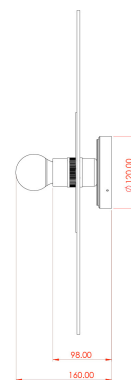

SYRACUSE Wall Light

MLWL501PCMBK Matt Black

MATERIAL	Brass | Raffia
HEIGHT	54cm | 21.26"
WIDTH | DIAMETER	54cm | 21.26"
LENGTH | PROJECTION	20cm | 7.87"
WEIGHT	0.8KG | 1.76lbs
LAMPHOLDER	E27 x 1
MAX WATTAGE	40W x 1
VOLTAGE	220/240v
IP RATING	20
CLASS PROTECTION	I
SHADE	COREP-CO19-34-R
FLEX | BAR | CHAIN LENGT	n/a
CABLE TYPE	-