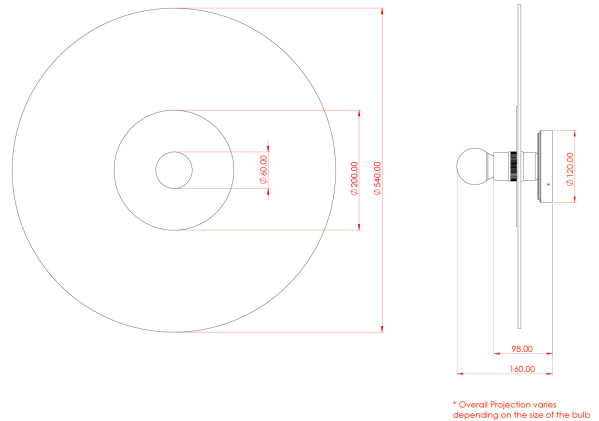

SYRACUSE Wall Light

MLWL501ANTSLV Antique Silver

MATERIAL	Brass Raffia
HEIGHT	54cm 21.26"
WIDTH DIAMETER	54cm 21.26"
LENGTH PROJECTION	20cm 7.87"
WEIGHT	0.8KG 1.76lbs
LAMPHOLDER	E27 x 1
MAX WATTAGE	40W x 1
VOLTAGE	220/240v
IP RATING	20
CLASS PROTECTION	I
SHADE	COREP-CO19-34-R
FLEX BAR CHAIN LENGT	n/a
CABLE TYPE	-

SYRACUSE Wall Light

MLWL501PCMBK Matt Black

* Overall Projection varies depending on the size of the bulb

MATERIAL	Brass Raffia
HEIGHT	54cm 21.26"
WIDTH DIAMETER	54cm 21.26"
LENGTH PROJECTION	20cm 7.87"
WEIGHT	0.8KG 1.76lbs
LAMPHOLDER	E27 x 1
MAX WATTAGE	40W x 1
VOLTAGE	220/240v
IP RATING	20
CLASS PROTECTION	I
SHADE	COREP-CO19-34-R
FLEX BAR CHAIN LENGT	n/a
CABLE TYPE	-

SYRACUSE Wall Light

MLWL501POLBRS Polished Brass

MATERIAL	Brass Raffia
HEIGHT	54cm 21.26"
WIDTH DIAMETER	54cm 21.26"
LENGTH PROJECTION	20cm 7.87"
WEIGHT	0.8KG 1.76lbs
LAMPHOLDER	E27 x 1
MAX WATTAGE	40W x 1
VOLTAGE	220/240v
IP RATING	20
CLASS PROTECTION	I
SHADE	COREP-CO19-34-R
FLEX BAR CHAIN LENGT	n/a
CABLE TYPE	-

SYRACUSE Wall Light

MLWL501SATBRS Satin Brass

MATERIAL	Brass Raffia
HEIGHT	54cm 21.26"
WIDTH DIAMETER	54cm 21.26"
LENGTH PROJECTION	20cm 7.87"
WEIGHT	0.8KG 1.76lbs
LAMPHOLDER	E27 x 1
MAX WATTAGE	40W x 1
VOLTAGE	220/240v
IP RATING	20
CLASS PROTECTION	I
SHADE	COREP-CO19-34-R
FLEX BAR CHAIN LENGT	n/a
CABLE TYPE	-