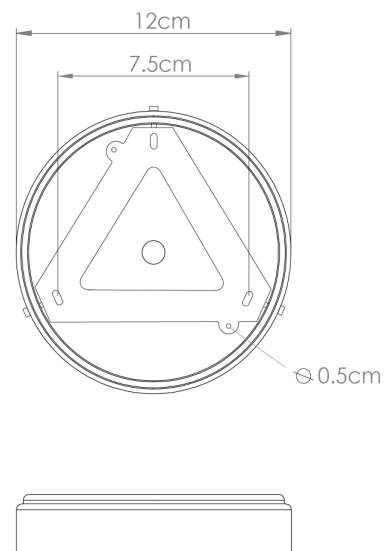

Fixing Bracket MLWB17

Product Notes:

1) Lamps not included with light fixture.
2) All products are individually hand crafted, therefore may differ slightly within manufacturing tolerances.
3) Please refer to: <http://www.mullanlighting.com/terms> for full list of Terms & Conditions.
4) Cable/Chain can be shortened during installation.
5) Longer Cable/Chain available on request.
6) Additional colour finishes available on request.
- 7.) Dimensions do not include lamps.
- 8.) Products wired to UL standards will operate at 110/120v with the appropriate lampholders.