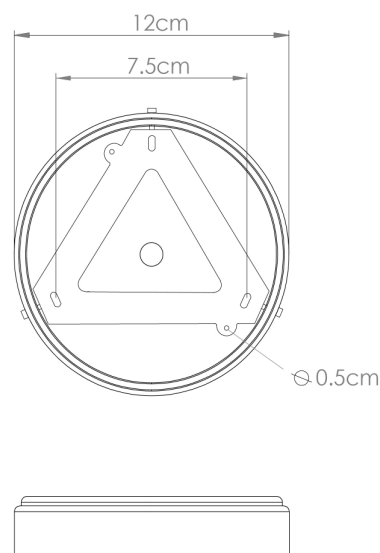

Fixing Bracket MLWB17

Product Notes:

1) Lamps not included with light fixture.
2) All products are individually hand crafted, therefore may differ slightly within manufacturing tolerances.
3) Please refer to: <http://www.mullanlighting.com/terms> for full list of Terms & Conditions.
4) Cable/Chain can be shortened during installation.
5) Longer Cable/Chain available on request.
6) Additional colour finishes available on request.
- 7.) Dimensions do not include lamps.
- 8.) Products wired to UL standards will operate at 110/120v with the appropriate lampholders.