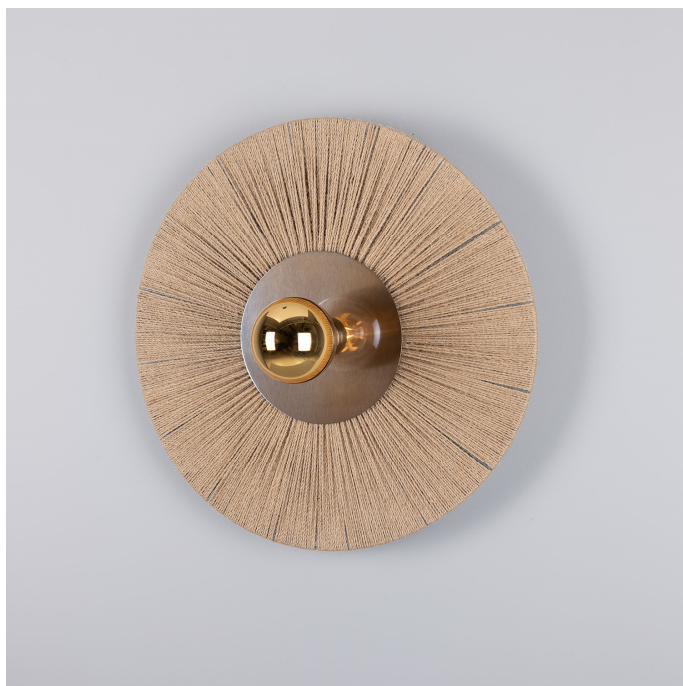

SYRACUSE Wall Light

MLWL501ANTBRS Antique Brass

MATERIAL	Brass Raffia
HEIGHT	54cm 21.26"
WIDTH DIAMETER	54cm 21.26"
LENGTH PROJECTION	20cm 7.87"
WEIGHT	0.8KG 1.76lbs
LAMPHOLDER	E27 x 1
MAX WATTAGE	40W x 1
VOLTAGE	220/240v
IP RATING	20
CLASS PROTECTION	I
SHADE	COREP-CO19-34-R
FLEX BAR CHAIN LENGT	n/a
CABLE TYPE	-

Fixing Bracket MLWB17

Product Notes:

- 1) Lamps not included with light fixture.
- 2) All products are individually hand crafted, therefore may differ slightly within manufacturing tolerances.
- 3) Please refer to: <http://www.mullanlighting.com/terms> for full list of Terms & Conditions.
- 4) Cable/Chain can be shortened during installation.
- 5) Longer Cable/Chain available on request.
- 6) Additional colour finishes available on request.
- 7.) Dimensions do not include lamps.
- 8.) Products wired to UL standards will operate at 110/120v with the appropriate lampholders.

SYRACUSE Wall Light

MLWL501ANTSLV Antique Silver

MATERIAL	Brass Raffia
HEIGHT	54cm 21.26"
WIDTH DIAMETER	54cm 21.26"
LENGTH PROJECTION	20cm 7.87"
WEIGHT	0.8KG 1.76lbs
LAMPHOLDER	E27 x 1
MAX WATTAGE	40W x 1
VOLTAGE	220/240v
IP RATING	20
CLASS PROTECTION	I
SHADE	COREP-CO19-34-R
FLEX BAR CHAIN LENGT	n/a
CABLE TYPE	-

SYRACUSE Wall Light

MLWL501PCMBK Matt Black

* Overall Projection varies depending on the size of the bulb

MATERIAL	Brass Raffia
HEIGHT	54cm 21.26"
WIDTH DIAMETER	54cm 21.26"
LENGTH PROJECTION	20cm 7.87"
WEIGHT	0.8KG 1.76lbs
LAMPHOLDER	E27 x 1
MAX WATTAGE	40W x 1
VOLTAGE	220/240v
IP RATING	20
CLASS PROTECTION	I
SHADE	COREP-CO19-34-R
FLEX BAR CHAIN LENGT	n/a
CABLE TYPE	-