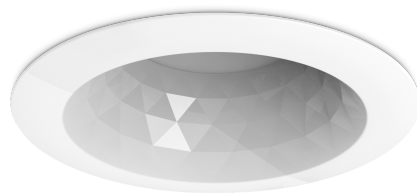

## Faceta, 8 inch LED commercial DL, 26W/22W CCT/W switch

- IP65 when ceiling recess mounted
- Optional drop-down diffusers for KCDDL2622FR65
- Unique faceted white reflector
- Low glare
- Flicker free
- Optional DALI, 1-10V (0-10V) driver (FAC8IN26-SCT)
- Option of CCT switching 3000K, 4000K, 5000K

### Overview

The Faceta LED Commercial

Downlight range are retrofit LED

lighting for widely used 3", 4", 6" and

8" fluorescent downlights with a

distinctive faceted white reflector

and a recessed light source.

Available with a switchable CCT and

the downlights are compatible with

Kosnic's emergency module.

IP65