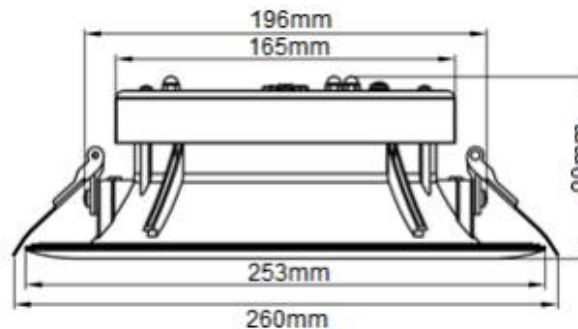

5 5 Years
Product Warranty
UK Only

2 2 Years
On-Site Warranty
Main-land UK Only

Faceta

07073 FAC8IN26-SCT

Overview

The Faceta LED Commercial Downlight range are retrofit LED lighting for widely used 3", 4", 6" and 8" fluorescent downlights with a distinctive faceted white reflector and a recessed light source. Available with a switchable CCT and the downlights are compatible with Kosnic's emergency module.

Optional Gear

Product Code	Description	Type
UEM03	3W Universal Emergency Module	Emergency Module
UEM03/ST	3W Universal Emergency Module, Self Test	Self-test Emergency Module
EMPAD01/ST	Neka self test 1W universal emergency pad for downlight	Self-test Emergency Module
DRC30/DA	Dimmable Driver: 30W DALI, 1-10V, Primary PUSH Driver	Dimmable Driver
EMPAD01	Neka, 1W universal emergency pad for downlight	Emergency Module

Accessories

Product Code	Description	Type
FACAG-OPL	Faceta, opal frosted diffuser for 8 inch commercial DL	Diffuser
FACAG-CLR	Faceta, clear frosted diffuser for 8 inch commercial DL	Diffuser

Rated Power (W)	Current (mA)	CCT (K)	Lumen (lm)
22	101	3000	1700
22	101	4000	1800
22	101	5000	1800
26	119	3000	2000
26	119	4000	2130
26	119	5000	2130

General Information

Ambient Temperature Range (°C)	-20°C to 50°C
IP Rating	IP65
Nominal Lifetime (h)	50,000 h
Protection Rating	Class III
Installation Area	Internal

Kosnic Lighting

KosnicUK

KosnicLightingUK

KosnicUK

Tel: 01635 523 713

Email: sales@kosnic.com

Kosnic.com