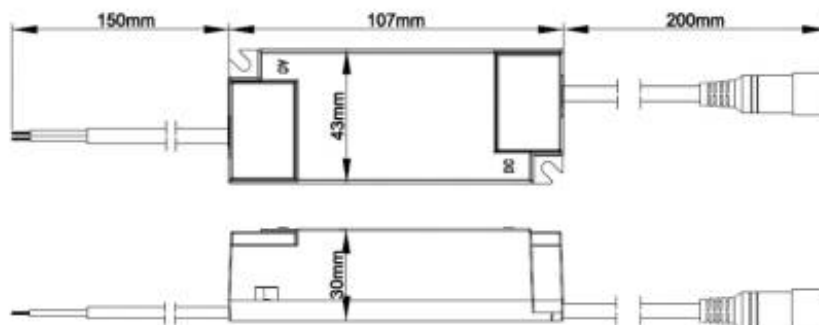

5 5 Years
Product Warranty
UK Only

2 2 Years
On-Site Warranty
Main-land UK Only

Faceta

07073 FAC8IN26-SCT

Overview

The Faceta LED Commercial Downlight range are retrofit LED lighting for widely used 3", 4", 6" and 8" fluorescent downlights with a distinctive faceted white reflector and a recessed light source. Available with a switchable CCT and the downlights are compatible with Kosnic's emergency module.

Optional Gear

Product Code	Description	Type
UEM03	3W Universal Emergency Module	Emergency Module
UEM03/ST	3W Universal Emergency Module, Self Test	Self-test Emergency Module
EMPAD01/ST	Neka self test 1W universal emergency pad for downlight	Self-test Emergency Module
DRC30/DA	Dimmable Driver: 30W DALI, 1-10V, Primary PUSH Driver	Dimmable Driver
EMPAD01	Neka, 1W universal emergency pad for downlight	Emergency Module

Accessories

Product Code	Description	Type
FACAG-OPL	Faceta, opal frosted diffuser for 8 inch commercial DL	Diffuser
FACAG-CLR	Faceta, clear frosted diffuser for 8 inch commercial DL	Diffuser

Rated Power (W)	Current (mA)	CCT (K)	Lumen (lm)
22	101	3000	1700
22	101	4000	1800
22	101	5000	1800
26	119	3000	2000
26	119	4000	2130
26	119	5000	2130

General Information

Ambient Temperature Range (°C)	-20°C to 50°C
IP Rating	IP65
Nominal Lifetime (h)	50,000 h
Protection Rating	Class III
Installation Area	Internal

Kosnic Lighting

KosnicUK

KosnicLightingUK

KosnicUK

Tel: 01635 523 713

Email: sales@kosnic.com

Kosnic.com