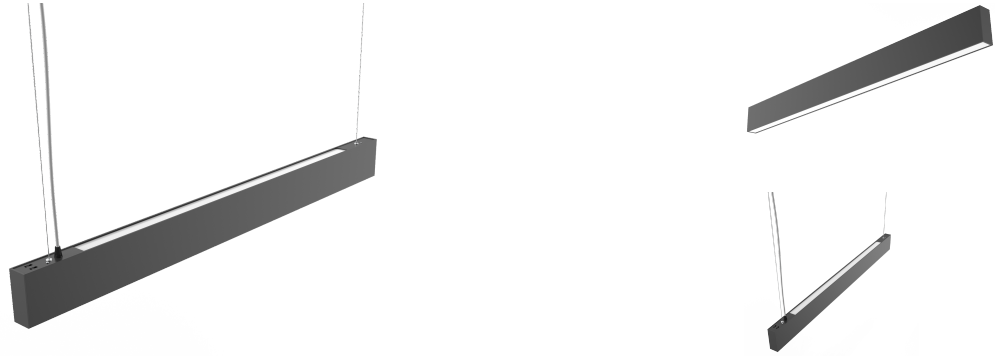

## Nachi Suspended backlit batten 5ft 42W CCT switch BLK

- Available in black and white suspension kit provided
- The power supply and other built-in components are fixed on the gear tray
- Up and Down luminous function

### Overview

The Nachi's ultra slim design features top mounted CCT switches for both the up and down lights, allowing for either to be switched off if desired. Available in both black and white with an optional emergency module the Nachi ultra slim sleek design hold a lot of features.