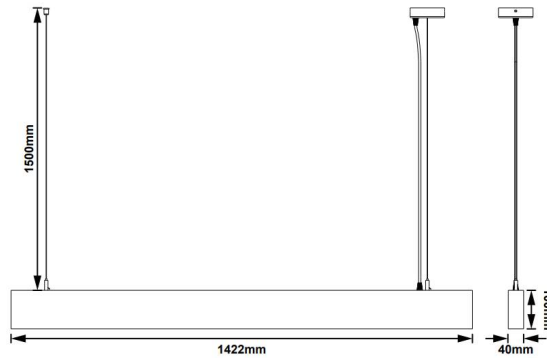

7 7 Years
Product Warranty
UK Only

2 2 Years
On-Site Warranty
Main-land UK Only

Nachi

Kosnic

07263 NCH5F42-BLK

Optional Gear

Product Code	Description
NCH-RB-BLK	Nachi Square Metal Box black

Overview

The Nachi's ultra slim design features top mounted CCT switches for both the up and down lights, allowing for ether to be switched off if desired. Available in both black and white with an optional emergency module the Nichi ultra slim sleek design hold a lot of features.

Settable (Default in Bold)		Variable		
CCT (K)	Rated Power (W)	LS Chromaticity Co-Ordinates (X)	LS Chromaticity Co-Ordinates (Y)	LS R9 CRI (LED/OLED)
3000	36	0.441	0.402	5
4000	36	0.379	0.368	10
6000	36	0.325	0.339	0

IP20

General Information

Ambient Temperature Range (°C)	-15°C to 50°C
IK Rating	IK02
IP Rating	IP20
Nominal Lifetime (h)	50,000 h
Protection Rating	Class I
Installation Area	Internal

Kosnic Lighting

KosnicUK

KosnicLightingUK

KosnicUK

Tel: 01635 523 713

Email: sales@kosnic.com

Kosnic.com