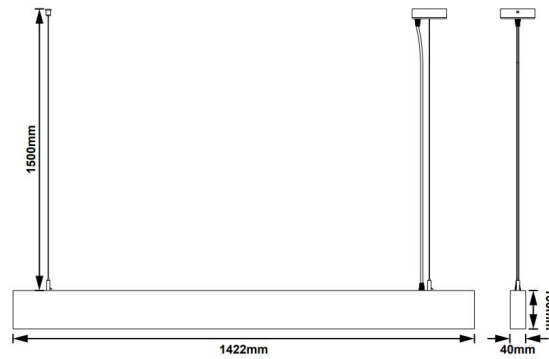

7 7 Years
Product Warranty
UK Only

2 2 Years
On-Site Warranty
Main-land UK Only

Nachi

Kosnic

07265 NCH5F42-WHT

Optional Gear

Product Code	Description
NCH-RB-WHT	Nachi Square Metal Box white

Overview

The Nachi's ultra slim design features top mounted CCT switches for both the up and down lights, allowing for ether to be switched off if desired. Available in both black and white with an optional emergency module the Nichi ultra slim sleek design hold a lot of features.

Settable (Default in Bold)		Variable		
Rated Power (W)	CCT (K)	LS Chromaticity Co-Ordinates (X)	LS Chromaticity Co-Ordinates (Y)	LS R9 CRI (LED/OLED)
36	3000	0.441	0.402	5
36	4000	0.379	0.368	10
36	6000	0.325	0.339	0

IP20

General Information

Ambient Temperature Range (°C)	-15°C to 50°C
IK Rating	IK02
IP Rating	IP20
Nominal Lifetime (h)	50,000 h
Protection Rating	Class I
Installation Area	Internal

Kosnic Lighting

KosnicUK

KosnicLightingUK

KosnicUK

Tel: 01635 523 713

Email: sales@kosnic.com

Kosnic.com