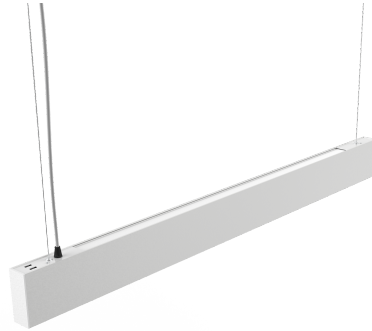

7 7 Years
Product Warranty
UK Only

2 2 Years
On-Site Warranty
Main-land UK Only

Nachi

07265 NCH5F42-WHT

Nachi Suspended backlit batten 5ft 42W CCT switch WHT

- Available in black and white suspension kit provided
- The power supply and other built-in components are fixed on the gear tray
- Up and Down luminous function

Overview

The Nachi's ultra slim design features top mounted CCT switches for both the up and down lights, allowing for either to be switched off if desired. Available in both black and white with an optional emergency module the Nachi ultra slim sleek design hold a lot of features.

2 2 Years
On-Site Warranty
Main-land UK Only

Nachi

Kosnic 

07265 NCH5F42-WHT

Optional Gear

Product Code	Description
NCH-RB-WHT	Nachi Square Metal Box white

Overview

The Nachi's ultra slim design features top mounted CCT switches for both the up and down lights, allowing for ether to be switched off if desired. Available in both black and white with an optional emergency module the Nichi ultra slim sleek design hold a lot of features.