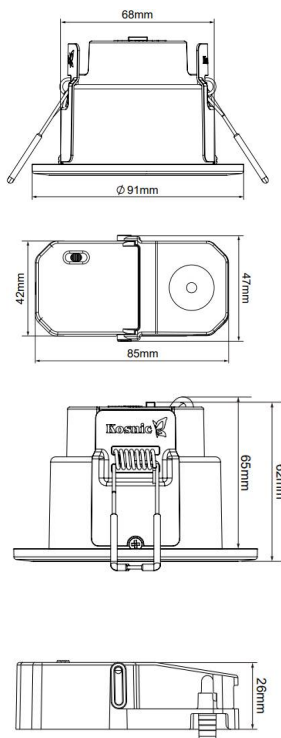

Mauna II Plus Anti-glare

06718 MAU206AG

Overview

The Mauna II Plus range as well as having the fire rating, ability to be installed under insulation, and low void clearance of the Mauna II, adds wattage switching and a CCT options. Also, anti-glare, and tilting options. With the magnetic bezels the Mauna II Plus range doesn't put functionality at the cost of aesthetics.

IP65

General Information

Ambient Temperature Range (°C)	-30°C to 50°C
IK Rating	IK07
IP Rating	IP65
Nominal Lifetime (h)	50,000 h
Protection Rating	Class II
Installation Area	Internal

Kosnic Lighting

KosnicUK

KosnicLightingUK

KosnicUK

Tel: 01635 523 713

Email: sales@kosnic.com

Kosnic.com