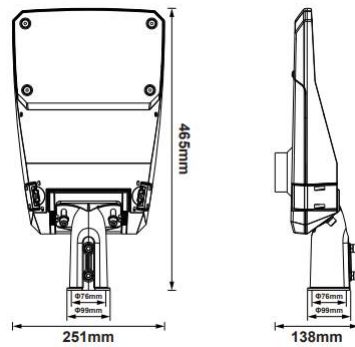

07193 NIX20-W40-GRY

Optional Gear

Product Code	Description	Type
NIX-DTD	Nix dusk to dawn sensor	Microwave Sensor

Overview

The Nix LED Street Lights offer energy savings and high performance, replacing conventional lighting for roadways, passages, parks and courtyards. With a standard NEMA socket on the top so that photocells meeting the required switching parameters can be fitted. Waterproof rating of IP65 and a robust construction IK09

General Information

Ambient Temperature Range (°C)	-35°C to 50°C
IK Rating	IK09
IP Rating	IP66
Nominal Lifetime (h)	50,000 h
Protection Rating	Class I
Installation Area	External

Kosnic Lighting

KosnicUK

KosnicLightingUK

KosnicUK

Tel: 01635 523 713

Email: sales@kosnic.com

Kosnic.com