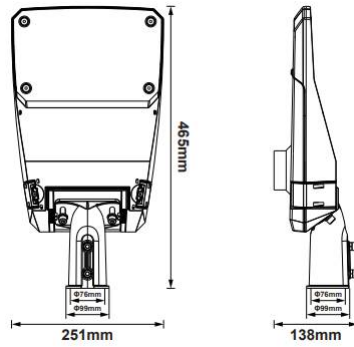

07194 NIX40-W40-GRY

Optional Gear

Product Code	Description	Type
NIX-DTD	Nix dusk to dawn sensor	Microwave Sensor

Overview

The Nix LED Street Lights offer energy savings and high performance, replacing conventional lighting for roadways, passages, parks and courtyards. With a standard NEMA socket on the top so that photocells meeting the required switching parameters can be fitted. Waterproof rating of IP65 and a robust construction IK09

General Information

Ambient Temperature Range (°C)	-35°C to 50°C
IK Rating	IK09
IP Rating	IP66
Nominal Lifetime (h)	50,000 h
Protection Rating	Class I
Installation Area	External

Kosnic Lighting

KosnicUK

KosnicLightingUK

KosnicUK

Tel: 01635 523 713

Email: sales@kosnic.com

Kosnic.com