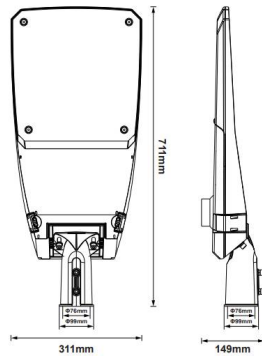

07196 NIX80-W40-GRY

Optional Gear

Product Code	Description	Type
NIX-DTD	Nix dusk to dawn sensor	Microwave Sensor

Overview

The Nix LED Street Lights offer energy savings and high performance, replacing conventional lighting for roadways, passages, parks and courtyards. With a standard NEMA socket on the top so that photocells meeting the required switching parameters can be fitted. Waterproof rating of IP65 and a robust construction IK09

General Information

Ambient Temperature Range (°C)	-35°C to 50°C
IK Rating	IK09
IP Rating	IP66
Nominal Lifetime (h)	50,000 h
Protection Rating	Class I
Installation Area	External

Kosnic Lighting

KosnicUK

KosnicLightingUK

KosnicUK

Tel: 01635 523 713

Email: sales@kosnic.com

Kosnic.com