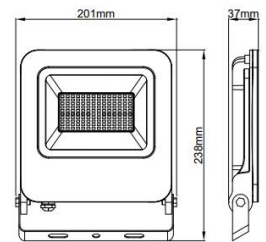

VEN50-SCT

Kosnic Lighting

KosnicUK

KosnicLightingUK

KosnicUK

Tel: 01635 523 713

Email: sales@kosnic.com

Kosnic.com