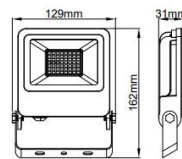

Ventas II

05724 VEN20-SCT

Accessories

Product Code	Description	Type
KCWP3IN	IP67 in-line connector	Connector kit
Settable (Default in Bold)	Variable	
CCT (K)	Rated Power (W)	Total Luminous Flux (lm)
3000	20	1410
4000	20	1680
6500	20	1410

Overview

Kosnic Ventas II LED floodlights with PIR sensor option. Available in 10W, 20W, 30W and 50W with switchable CCT by remote control (included).

The high-quality aluminium floodlights make ideal replacements for energy-hungry halogen lighting and are suitable for outdoor use offering high lumen efficiency and a long life

General Information

Ambient Temperature Range (°C)	-20°C to 40°C
IK Rating	IK06
IP Rating	IP65
Nominal Lifetime (h)	30,000 h
Protection Rating	Class I
Installation Area	External

VEN20-SCT

Kosnic Lighting

KosnicUK

KosnicLightingUK

KosnicUK

Tel: 01635 523 713

Email: sales@kosnic.com

Kosnic.com