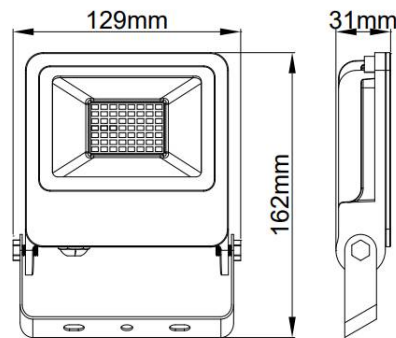

Ventas II

05724 VEN20-SCT

Accessories

Product Code	Description	Type
KCWP3IN	IP67 in-line connector	Connector kit
Settable (Default in Bold)	Variable	
CCT (K)	Rated Power (W)	Total Luminous Flux (lm)
3000	20	1410
4000	20	1680
6500	20	1410

Overview

Kosnic Ventas II LED floodlights with PIR sensor option. Available in 10W, 20W, 30W and 50W with switchable CCT by remote control (included).

The high-quality aluminium floodlights make ideal replacements for energy-hungry halogen lighting and are suitable for outdoor use offering high lumen efficiency and a long life

General Information

Ambient Temperature Range (°C)	-20°C to 40°C
IK Rating	IK06
IP Rating	IP65
Nominal Lifetime (h)	30,000 h
Protection Rating	Class I
Installation Area	External