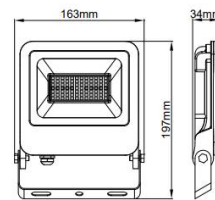

Ventas II

05724 VEN20-SCT

Accessories

Product Code	Description	Type
KCWP3IN	IP67 in-line connector	Connector kit
Settable (Default in Bold)	Variable	
CCT (K)	Rated Power (W)	Total Luminous Flux (lm)
3000	20	1410
4000	20	1680
6500	20	1410

Overview

Kosnic Ventas II LED floodlights with PIR sensor option. Available in 10W, 20W, 30W and 50W with switchable CCT by remote control (included).

The high-quality aluminium floodlights make ideal replacements for energy-hungry halogen lighting and are suitable for outdoor use offering high lumen efficiency and a long life

General Information

Ambient Temperature Range (°C)	-20°C to 40°C
IK Rating	IK06
IP Rating	IP65
Nominal Lifetime (h)	30,000 h
Protection Rating	Class I
Installation Area	External

VEN30-SCT

Kosnic Lighting

KosnicUK

KosnicLightingUK

KosnicUK

Tel: 01635 523 713

Email: sales@kosnic.com

Kosnic.com