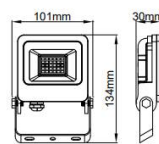

Ventas II

05724 VEN20-SCT

Accessories

Product Code	Description	Type
KCWP3IN	IP67 in-line connector	Connector kit
Settable (Default in Bold)	Variable	
CCT (K)	Rated Power (W)	Total Luminous Flux (lm)
3000	20	1410
4000	20	1680
6500	20	1410

Overview

Kosnic Ventas II LED floodlights with PIR sensor option. Available in 10W, 20W, 30W and 50W with switchable CCT by remote control (included).

The high-quality aluminium floodlights make ideal replacements for energy-hungry halogen lighting and are suitable for outdoor use offering high lumen efficiency and a long life

General Information

Ambient Temperature Range (°C)	-20°C to 40°C
IK Rating	IK06
IP Rating	IP65
Nominal Lifetime (h)	30,000 h
Protection Rating	Class I
Installation Area	External

VEN10-SCT

Kosnic Lighting

KosnicUK

KosnicLightingUK

KosnicUK

Tel: 01635 523 713

Email: sales@kosnic.com

Kosnic.com