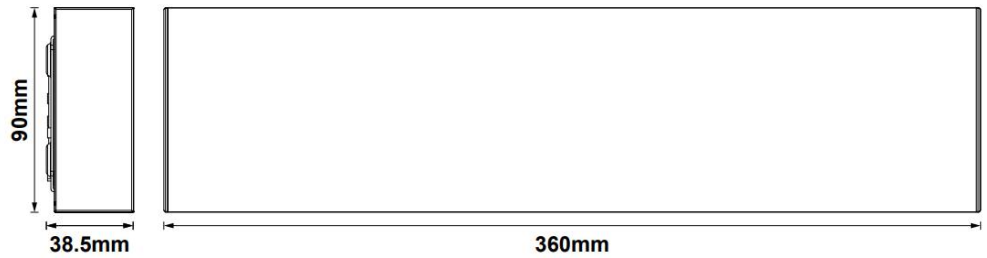

## Overview

The Pollux slim profile LED wall light offers a low maintenance solution to lighting for all areas, with switchable CCT to meet your different ambient needs.

Power (W)	CCT (K)	Lumen (lm)
16	3000	1540
16	4000	1600
16	5000	1600