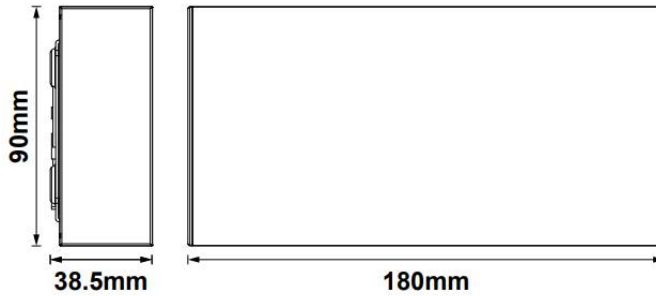

2 2 Years
On-Site Warranty
Main-land UK Only

Pollux

07918 PLX08-SCT

Power (W)	CCT (K)	Lumen (lm)
8	3000	760
8	4000	790
8	5000	790

Overview

The Pollux slim profile LED wall light offers a low maintenance solution to lighting for all areas, with switchable CCT to meet your different ambient needs.