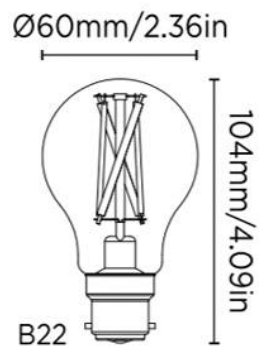

07287 WFBGLS60/B22

Overview

The WiZ Pro product can be easily controlled via a smart device with an internet connection. Define schedules to turn the lights on and off according to a routine, set scenes and light modes, all to accommodate the needs of your project, and control the lights seamlessly with WiZ app.

General Information

Ambient Temperature Range (°C)	-20°C to 45°C
Nominal Lifetime (h)	15,000 h
Installation Area	Internal

Kosnic Lighting

KosnicUK

KosnicLightingUK

KosnicUK

Tel: 01635 523 713

Email: sales@kosnic.com

Kosnic.com