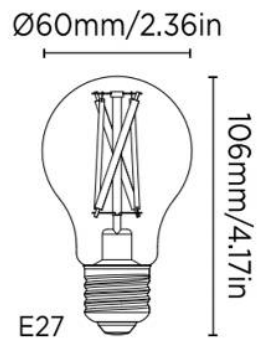

07288 WFBGLS60/E27

Overview

The WiZ Pro product can be easily controlled via a smart device with an internet connection. Define schedules to turn the lights on and off according to a routine, set scenes and light modes, all to accommodate the needs of your project, and control the lights seamlessly with WiZ app.

General Information

Ambient Temperature Range (°C)	-20°C to 45°C
Nominal Lifetime (h)	15,000 h
Installation Area	Internal

Kosnic Lighting

KosnicUK

KosnicLightingUK

KosnicUK

Tel: 01635 523 713

Email: sales@kosnic.com

Kosnic.com