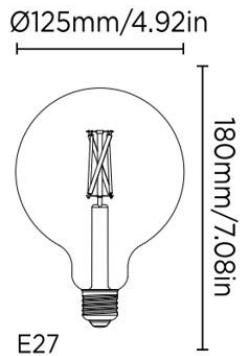

07285 WFBG12550-AMB/E27

Overview

The WiZ Pro product can be easily controlled via a smart device with an internet connection. Define schedules to turn the lights on and off according to a routine, set scenes and light modes, all to accommodate the needs of your project, and control the lights seamlessly with WiZ app.

General Information

Ambient Temperature Range (°C)	-20°C to 45°C
Nominal Lifetime (h)	15,000 h
Installation Area	Internal

Kosnic Lighting

KosnicUK

KosnicLightingUK

KosnicUK

Tel: 01635 523 713

Email: sales@kosnic.com

Kosnic.com