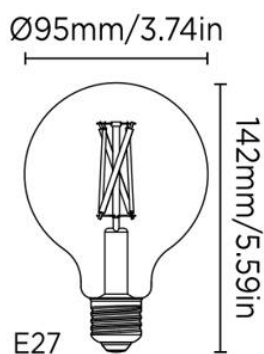

07286 WFBG9550-AMB/E27

Overview

The WiZ Pro product can be easily controlled via a smart device with an internet connection. Define schedules to turn the lights on and off according to a routine, set scenes and light modes, all to accommodate the needs of your project, and control the lights seamlessly with WiZ app.

General Information

Ambient Temperature Range (°C)	-20°C to 45°C
Nominal Lifetime (h)	15,000 h
Installation Area	Internal

Kosnic Lighting

KosnicUK

KosnicLightingUK

KosnicUK

Tel: 01635 523 713

Email: sales@kosnic.com

Kosnic.com