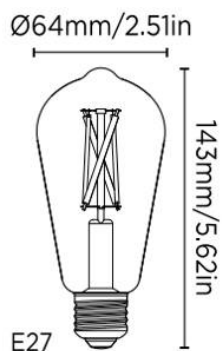

07289 WFBST6450-AMB/E27

Overview

The WiZ Pro product can be easily controlled via a smart device with an internet connection. Define schedules to turn the lights on and off according to a routine, set scenes and light modes, all to accommodate the needs of your project, and control the lights seamlessly with WiZ app.

General Information

Ambient Temperature Range (°C)	-20°C to 45°C
Nominal Lifetime (h)	15,000 h
Installation Area	Internal

Kosnic Lighting

KosnicUK

KosnicLightingUK

KosnicUK

Tel: 01635 523 713

Email: sales@kosnic.com

Kosnic.com