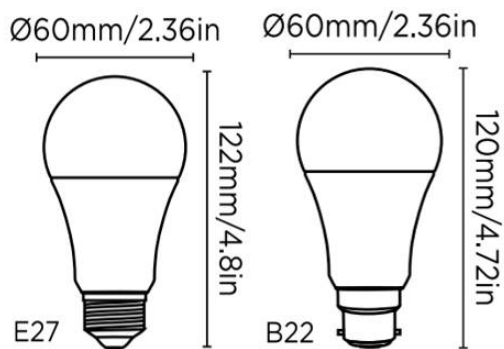

06776 WIZGLS60/B22-RGB

Overview

WiZ Pro can be easily controlled via a smart device with an internet connection. Define schedules to turn the lights on and off according to a routine, set scenes and light modes, all to accommodate the needs of your project, and control the lights seamlessly with WiZ app.

General Information

Ambient Temperature Range (°C)	-20°C to 45°C
Nominal Lifetime (h)	25,000 h
Installation Area	Internal

Kosnic Lighting

KosnicUK

KosnicLightingUK

KosnicUK

Tel: 01635 523 713

Email: sales@kosnic.com

Kosnic.com