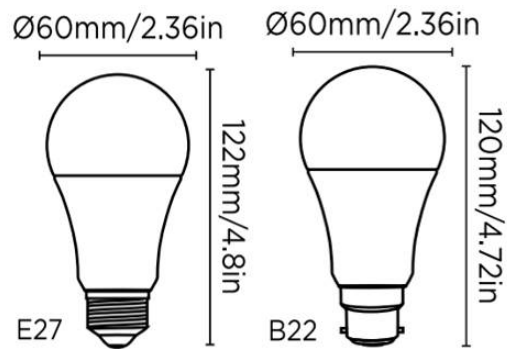

06775 WIZGLS60/E27-RGB

Overview

WiZ Pro can be easily controlled via a smart device with an internet connection. Define schedules to turn the lights on and off according to a routine, set scenes and light modes, all to accommodate the needs of your project, and control the lights seamlessly with WiZ app.

General Information

Ambient Temperature Range (°C)	-20°C to 45°C
Nominal Lifetime (h)	25,000 h
Installation Area	Internal

Kosnic Lighting

KosnicUK

KosnicLightingUK

KosnicUK

Tel: 01635 523 713

Email: sales@kosnic.com

Kosnic.com