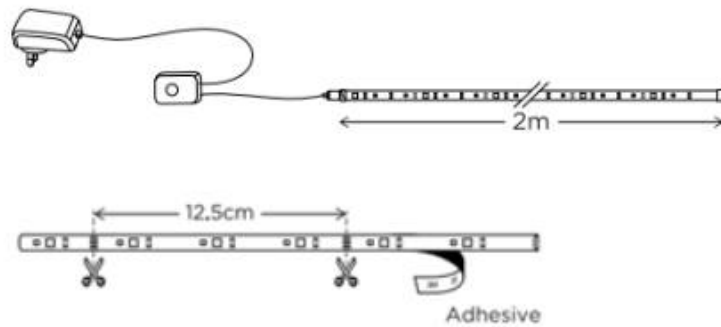

WiZ Pro LED Strip Light

06779 WIZSTR2M/KIT

Overview

The WiZ Pro delivers a full variety of end user benefits and can be easily controlled via a smart device with an internet connection. Define schedules to turn the lights on and off according to a routine, set scenes and light modes, all to accommodate the needs of your project, and control the lights seamlessly with WiZ app.

General Information

Ambient Temperature Range (°C)	-20°C to 45°C
Nominal Lifetime (h)	15,000 h
Installation Area	Internal

Kosnic Lighting

KosnicUK

KosnicLightingUK

KosnicUK

Tel: 01635 523 713

Email: sales@kosnic.com

Kosnic.com