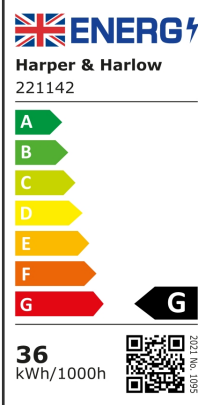

Aquila LED Illuminated Bathroom Mirror

Features:

- Demister pad (automatically turns off after 30 mins)
- Touch Pad
- Colour Changeable (3000K, 4000K, 6500K)
- IP44
- Dimmable

Description	221142	221159
Product Dimensions (mm)	600 x 600	800 x 800
Power Consumption (w)	36W	59W
Input Voltage (VAC)	AC220 - 240V	AC220 - 240V
Lumens	663LM	873LM
IP Rating	IP44	IP44
Lifetime (hrs)	20,000	20,000
Working Temperature	-20°C to +40°C	-20°C to +40°C
Construction	Aluminum & glass	Aluminum & glass
Warranty	6 Years	6 Years