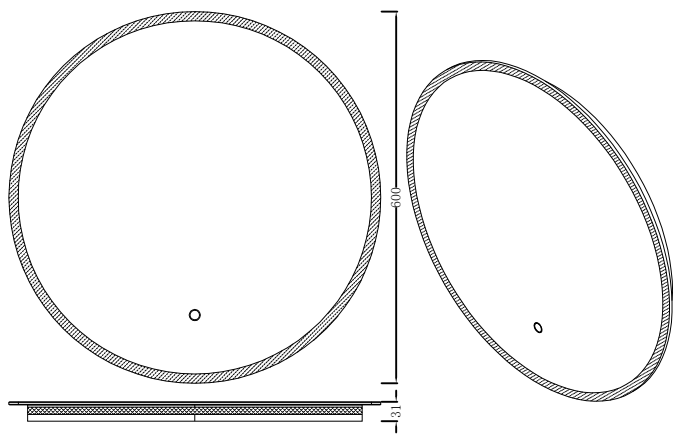

Aquila LED Illuminated Bathroom Mirror

Features:

- Demister pad (automatically turns off after 30 mins)
- Touch Pad
- Colour Changeable (3000K, 4000K, 6500K)
- IP44
- Dimmable

Description	221142	221159
Product Dimensions (mm)	600 x 600	800 x 800
Power Consumption (w)	36W	59W
Input Voltage (VAC)	AC220 - 240V	AC220 - 240V
Lumens	663LM	873LM
IP Rating	IP44	IP44
Lifetime (hrs)	20,000	20,000
Working Temperature	-20°C to +40°C	-20°C to +40°C
Construction	Aluminum & glass	Aluminum & glass
Warranty	6 Years	6 Years

221142

221159