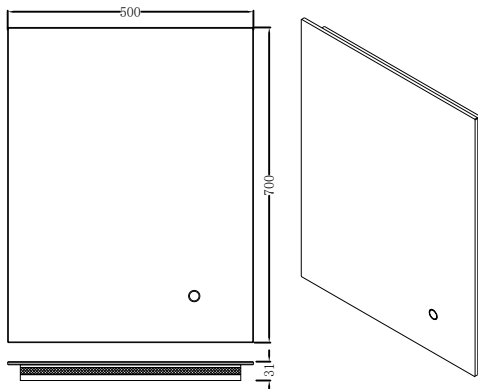

Description	221203	221210	221227	221234
Product Dimensions (mm)	390 x 500	600 x 400	500 x 700	600 x 800
Power Consumption (w)	29W	35W	45W	63W
Input Voltage (VAC)	AC220 - 240V	AC220 - 240V	AC220 - 240V	AC220 - 240V
Lumens	945LM	1103LM	1313LM	1523LM
IP Rating	IP44	IP44	IP44	IP44
Lifetime (hrs)	20,000	20,000	20,000	20,000
Working Temperature	-20°C to +40°C	-20°C to +40°C	-20°C to +40°C	-20°C to +40°C
Construction	Aluminum & glass	Aluminum & glass	Aluminum & glass	Aluminum & glass
Warranty	6 Years	6 Years	6 Years	6 Years

221203

221227