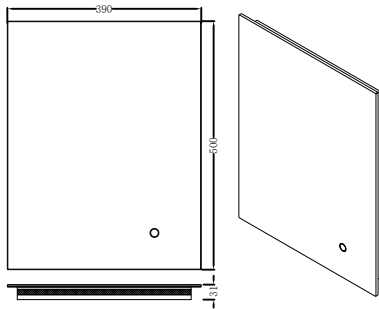

Description	221203	221210	221227	221234
Product Dimensions (mm)	390 x 500	600 x 400	500 x 700	600 x 800
Power Consumption (w)	29W	35W	45W	63W
Input Voltage (VAC)	AC220 - 240V	AC220 - 240V	AC220 - 240V	AC220 - 240V
Lumens	945LM	1103LM	1313LM	1523LM
IP Rating	IP44	IP44	IP44	IP44
Lifetime (hrs)	20,000	20,000	20,000	20,000
Working Temperature	-20°C to +40°C	-20°C to +40°C	-20°C to +40°C	-20°C to +40°C
Construction	Aluminum & glass	Aluminum & glass	Aluminum & glass	Aluminum & glass
Warranty	6 Years	6 Years	6 Years	6 Years

221203