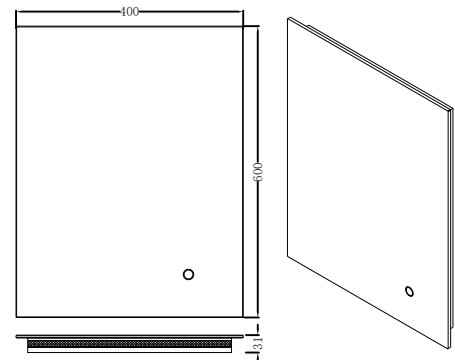

Description	221203	221210	221227	221234
Product Dimensions (mm)	390 x 500	600 x 400	500 x 700	600 x 800
Power Consumption (w)	29W	35W	45W	63W
Input Voltage (VAC)	AC220 - 240V	AC220 - 240V	AC220 - 240V	AC220 - 240V
Lumens	945LM	1103LM	1313LM	1523LM
IP Rating	IP44	IP44	IP44	IP44
Lifetime (hrs)	20,000	20,000	20,000	20,000
Working Temperature	-20°C to +40°C	-20°C to +40°C	-20°C to +40°C	-20°C to +40°C
Construction	Aluminum & glass	Aluminum & glass	Aluminum & glass	Aluminum & glass
Warranty	6 Years	6 Years	6 Years	6 Years

221203

221210

221227