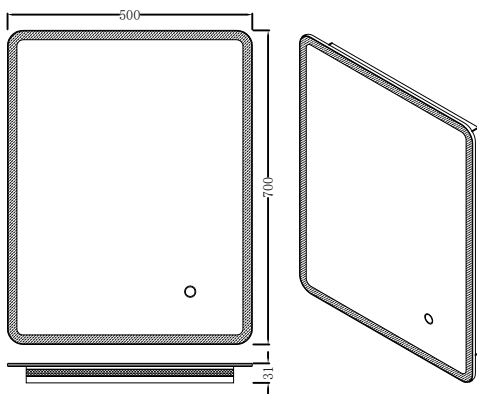

Description	221166	221173	221180	221197
Product Dimensions (mm)	390 x 500	600 x 400	500 x 700	600 x 800
Power Consumption (w)	29W	34W	45W	62W
Input Voltage (VAC)	AC220 - 240V	AC220 - 240V	AC220 - 240V	AC220 - 240V
Lumens	987LM	1096LM	1371LM	1535LM
IP Rating	IP44	IP44	IP44	IP44
Lifetime (hrs)	20,000	20,000	20,000	20,000
Working Temperature	-20°C to +40°C	-20°C to +40°C	-20°C to +40°C	-20°C to +40°C
Construction	Aluminum & glass	Aluminum & glass	Aluminum & glass	Aluminum & glass
Warranty	6 Years	6 Years	6 Years	6 Years

221166

221180