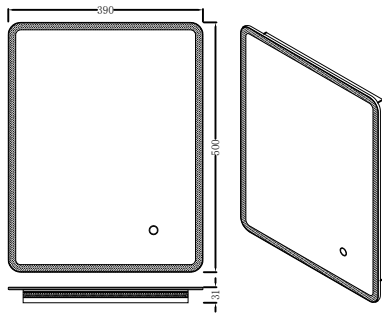

Description	221166	221173	221180	221197
Product Dimensions (mm)	390 x 500	600 x 400	500 x 700	600 x 800
Power Consumption (w)	29W	34W	45W	62W
Input Voltage (VAC)	AC220 - 240V	AC220 - 240V	AC220 - 240V	AC220 - 240V
Lumens	987LM	1096LM	1371LM	1535LM
IP Rating	IP44	IP44	IP44	IP44
Lifetime (hrs)	20,000	20,000	20,000	20,000
Working Temperature	-20°C to +40°C	-20°C to +40°C	-20°C to +40°C	-20°C to +40°C
Construction	Aluminum & glass	Aluminum & glass	Aluminum & glass	Aluminum & glass
Warranty	6 Years	6 Years	6 Years	6 Years

221166