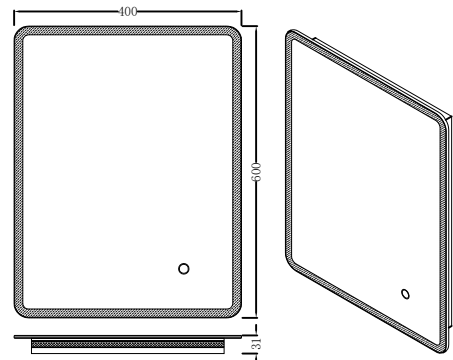

Description	221166	221173	221180	221197
Product Dimensions (mm)	390 x 500	600 x 400	500 x 700	600 x 800
Power Consumption (w)	29W	34W	45W	62W
Input Voltage (VAC)	AC220 - 240V	AC220 - 240V	AC220 - 240V	AC220 - 240V
Lumens	987LM	1096LM	1371LM	1535LM
IP Rating	IP44	IP44	IP44	IP44
Lifetime (hrs)	20,000	20,000	20,000	20,000
Working Temperature	-20°C to +40°C	-20°C to +40°C	-20°C to +40°C	-20°C to +40°C
Construction	Aluminum & glass	Aluminum & glass	Aluminum & glass	Aluminum & glass
Warranty	6 Years	6 Years	6 Years	6 Years

221166

221173