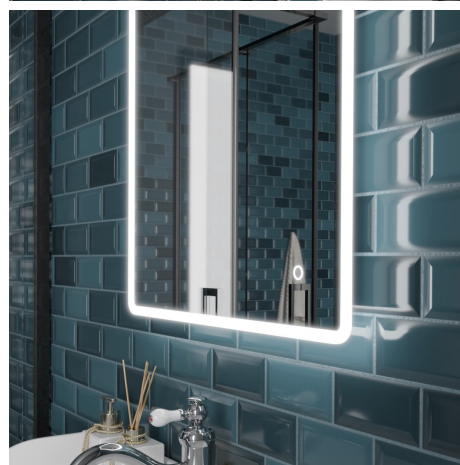

Carina LED Illuminated Bathroom Mirror

Features:

- Demister pad (automatically turns off after 30 mins)
- Colour Changeable (3000K, 4000K, 6500K)
- Dimmable
- Touch Pad
- IP44
- Rotatable

Harper & Harlow
221166

29
kWh/1000h

2021 No. 1095

Description	221166	221173	221180	221197
Product Dimensions (mm)	390 x 500	600 x 400	500 x 700	600 x 800
Power Consumption (w)	29W	34W	45W	62W
Input Voltage (VAC)	AC220 - 240V	AC220 - 240V	AC220 - 240V	AC220 - 240V
Lumens	987LM	1096LM	1371LM	1535LM
IP Rating	IP44	IP44	IP44	IP44
Lifetime (hrs)	20,000	20,000	20,000	20,000
Working Temperature	-20°C to +40°C	-20°C to +40°C	-20°C to +40°C	-20°C to +40°C
Construction	Aluminum & glass	Aluminum & glass	Aluminum & glass	Aluminum & glass
Warranty	6 Years	6 Years	6 Years	6 Years