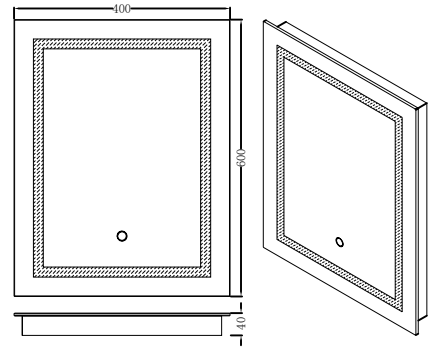

Description	221104	221111	221128	221135
Product Dimensions (mm)	390 x 500	600 x 400	500 x 700	600 x 800
Power Consumption (w)	25W	29W	42W	62W
Input Voltage (VAC)	AC220 - 240V	AC220 - 240V	AC220 - 240V	AC220 - 240V
Lumens	1503LM	1804LM	2205M	2806LM
IP Rating	IP44	IP44	IP44	IP44
Lifetime (hrs)	20,000	20,000	20,000	20,000
Working Temperature	-20°C to +40°C	-20°C to +40°C	-20°C to +40°C	-20°C to +40°C
Construction	Aluminum & Glass	Aluminum & Glass	Aluminum & Glass	Aluminum & Glass
Warranty	6 Years	6 Years	6 Years	6 Years

221104

221111