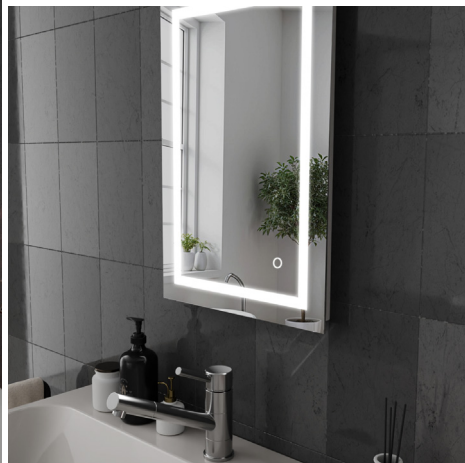

Cassio LED Illuminated Bathroom Mirror

Features:

- Demister pad (automatically turns off after 30 mins)
- Touch Pad
- Colour Changeable (3000K, 4000K, 6500K)
- IP44
- Dimmable
- Rotatable

Harper & Harlow
221104

25
kWh/1000h

2021 No. 1095

Description	221104	221111	221128	221135
Product Dimensions (mm)	390 x 500	600 x 400	500 x 700	600 x 800
Power Consumption (w)	25W	29W	42W	62W
Input Voltage (VAC)	AC220 - 240V	AC220 - 240V	AC220 - 240V	AC220 - 240V
Lumens	1503LM	1804LM	2205M	2806LM
IP Rating	IP44	IP44	IP44	IP44
Lifetime (hrs)	20,000	20,000	20,000	20,000
Working Temperature	-20°C to +40°C	-20°C to +40°C	-20°C to +40°C	-20°C to +40°C
Construction	Aluminum & Glass	Aluminum & Glass	Aluminum & Glass	Aluminum & Glass
Warranty	6 Years	6 Years	6 Years	6 Years