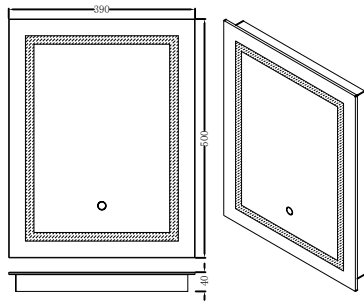

Description	221104	221111	221128	221135
Product Dimensions (mm)	390 x 500	600 x 400	500 x 700	600 x 800
Power Consumption (w)	25W	29W	42W	62W
Input Voltage (VAC)	AC220 - 240V	AC220 - 240V	AC220 - 240V	AC220 - 240V
Lumens	1503LM	1804LM	2205M	2806LM
IP Rating	IP44	IP44	IP44	IP44
Lifetime (hrs)	20,000	20,000	20,000	20,000
Working Temperature	-20°C to +40°C	-20°C to +40°C	-20°C to +40°C	-20°C to +40°C
Construction	Aluminum & Glass	Aluminum & Glass	Aluminum & Glass	Aluminum & Glass
Warranty	6 Years	6 Years	6 Years	6 Years

221104