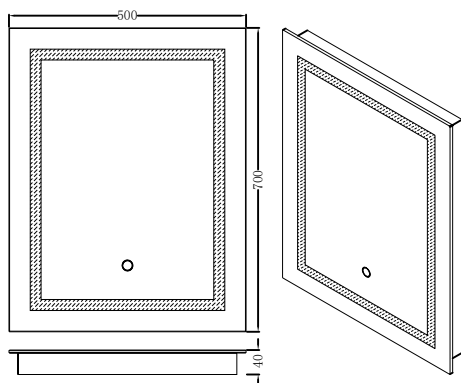

Description	221104	221111	221128	221135
Product Dimensions (mm)	390 x 500	600 x 400	500 x 700	600 x 800
Power Consumption (w)	25W	29W	42W	62W
Input Voltage (VAC)	AC220 - 240V	AC220 - 240V	AC220 - 240V	AC220 - 240V
Lumens	1503LM	1804LM	2205M	2806LM
IP Rating	IP44	IP44	IP44	IP44
Lifetime (hrs)	20,000	20,000	20,000	20,000
Working Temperature	-20°C to +40°C	-20°C to +40°C	-20°C to +40°C	-20°C to +40°C
Construction	Aluminum & Glass	Aluminum & Glass	Aluminum & Glass	Aluminum & Glass
Warranty	6 Years	6 Years	6 Years	6 Years

221104

221111

221128