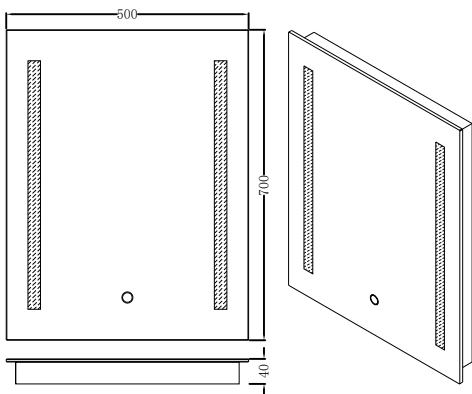

Description	221241	221258	221265	221272
Product Dimensions (mm)	390 x 500	600 x 400	500 x 700	600 x 800
Power Consumption (w)	22W	24W	35W	52W
Input Voltage (VAC)	AC220 - 240V	AC220 - 240V	AC220 - 240V	AC220 - 240V
Lumens	218LM	236LM	273LM	327LM
IP Rating	IP44	IP44	IP44	IP44
Lifetime (hrs)	20,000	20,000	20,000	20,000
Working Temperature	-20°C to +40°C	-20°C to +40°C	-20°C to +40°C	-20°C to +40°C
Construction	Aluminum & glass	Aluminum & glass	Aluminum & glass	Aluminum & glass
Warranty	6 Years	6 Years	6 Years	6 Years

221241

221265