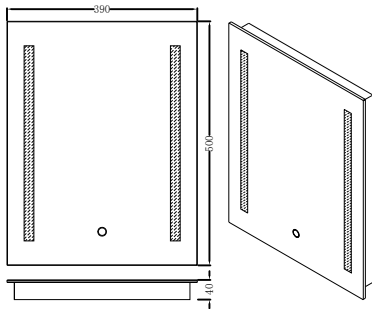

Description	221241	221258	221265	221272
Product Dimensions (mm)	390 x 500	600 x 400	500 x 700	600 x 800
Power Consumption (w)	22W	24W	35W	52W
Input Voltage (VAC)	AC220 - 240V	AC220 - 240V	AC220 - 240V	AC220 - 240V
Lumens	218LM	236LM	273LM	327LM
IP Rating	IP44	IP44	IP44	IP44
Lifetime (hrs)	20,000	20,000	20,000	20,000
Working Temperature	-20°C to +40°C	-20°C to +40°C	-20°C to +40°C	-20°C to +40°C
Construction	Aluminum & glass	Aluminum & glass	Aluminum & glass	Aluminum & glass
Warranty	6 Years	6 Years	6 Years	6 Years

221241