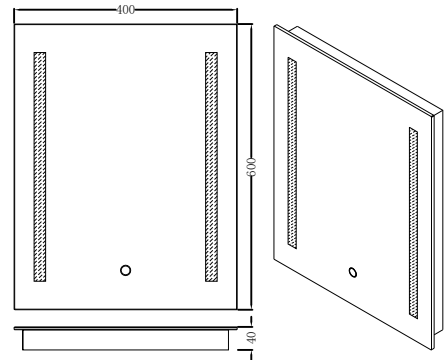

Description	221241	221258	221265	221272
Product Dimensions (mm)	390 x 500	600 x 400	500 x 700	600 x 800
Power Consumption (w)	22W	24W	35W	52W
Input Voltage (VAC)	AC220 - 240V	AC220 - 240V	AC220 - 240V	AC220 - 240V
Lumens	218LM	236LM	273LM	327LM
IP Rating	IP44	IP44	IP44	IP44
Lifetime (hrs)	20,000	20,000	20,000	20,000
Working Temperature	-20°C to +40°C	-20°C to +40°C	-20°C to +40°C	-20°C to +40°C
Construction	Aluminum & glass	Aluminum & glass	Aluminum & glass	Aluminum & glass
Warranty	6 Years	6 Years	6 Years	6 Years

221241

221258

221265