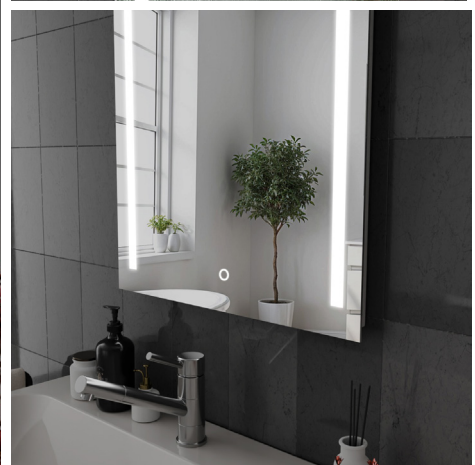

## Lynx LED Illuminated Bathroom Mirror

### Features:

- Demister pad (automatically turns off after 30 mins)
- Touch Pad
- Colour Changeable (3000K, 4000K, 6500K)
- IP44
- Dimmable
- Rotatable

Description	221241	221258	221265	221272
Product Dimensions (mm)	390 x 500	600 x 400	500 x 700	600 x 800
Power Consumption (w)	22W	24W	35W	52W
Input Voltage (VAC)	AC220 - 240V	AC220 - 240V	AC220 - 240V	AC220 - 240V
Lumens	218LM	236LM	273LM	327LM
IP Rating	IP44	IP44	IP44	IP44
Lifetime (hrs)	20,000	20,000	20,000	20,000
Working Temperature	-20°C to +40°C	-20°C to +40°C	-20°C to +40°C	-20°C to +40°C
Construction	Aluminum & glass	Aluminum & glass	Aluminum & glass	Aluminum & glass
Warranty	6 Years	6 Years	6 Years	6 Years