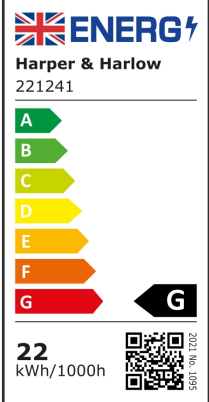

### Features:

- Demister pad (automatically turns off after 30 mins)
- Touch Pad
- Colour Changeable (3000K, 4000K, 6500K)
- IP44
- Dimmable
- Rotatable

Description	221241	221258	221265	221272
Product Dimensions (mm)	390 x 500	600 x 400	500 x 700	600 x 800
Power Consumption (w)	22W	24W	35W	52W
Input Voltage (VAC)	AC220 - 240V	AC220 - 240V	AC220 - 240V	AC220 - 240V
Lumens	218LM	236LM	273LM	327LM
IP Rating	IP44	IP44	IP44	IP44
Lifetime (hrs)	20,000	20,000	20,000	20,000
Working Temperature	-20°C to +40°C	-20°C to +40°C	-20°C to +40°C	-20°C to +40°C
Construction	Aluminum & glass	Aluminum & glass	Aluminum & glass	Aluminum & glass
Warranty	6 Years	6 Years	6 Years	6 Years