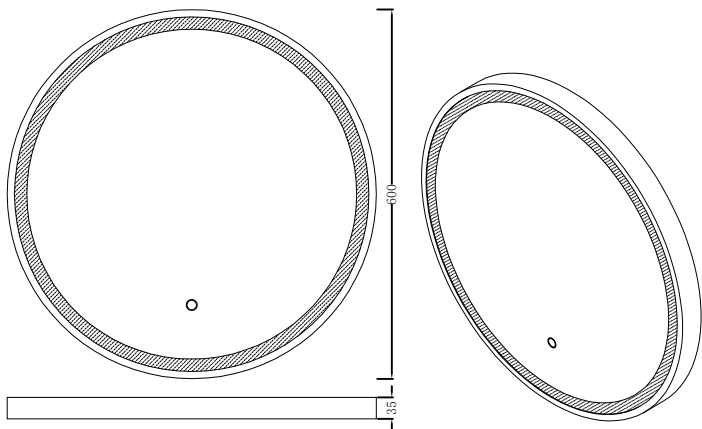

Description	221425	221432
Product Dimensions (mm)	600 x 600	800 x 800
Power Consumption (w)	31W	58W
Input Voltage (VAC)	AC220 - 240V	AC220 - 240V
Lumens	189LM	252LM
IP Rating	IP44	IP44
Lifetime (hrs)	20,000	20,000
Working Temperature	-20°C to +40°C	-20°C to +40°C
Construction	Aluminum & glass	Aluminum & glass
Warranty	6 Years	6 Years

221425