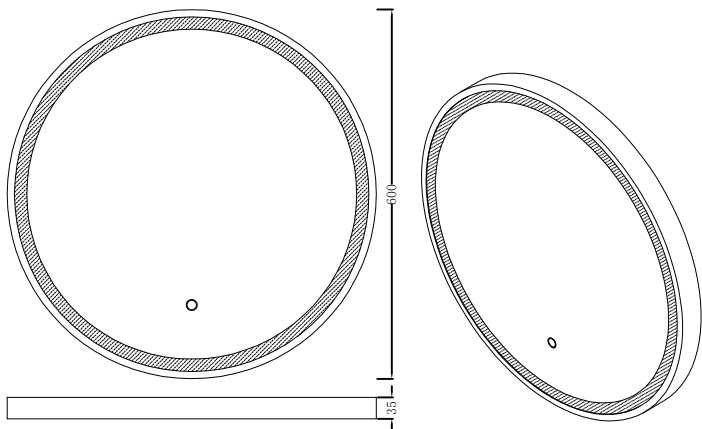

Lyra Black LED Illuminated Bathroom Mirror

Features:

- Demister pad (automatically turns off after 30 mins)
- Touch Pad
- Colour Changeable (3000K, 4000K, 6500K)
- IP44
- Dimmable

Description	221401	221418
Product Dimensions (mm)	600 x 600	800 x 800
Power Consumption (w)	31W	58W
Input Voltage (VAC)	AC220 - 240V	AC220 - 240V
Lumens	189LM	252LM
IP Rating	IP44	IP44
Lifetime (hrs)	20,000	20,000
Working Temperature	-20°C to +40°C	-20°C to +40°C
Construction	Aluminum & glass	Aluminum & glass
Warranty	6 Years	6 Years

221401

221418