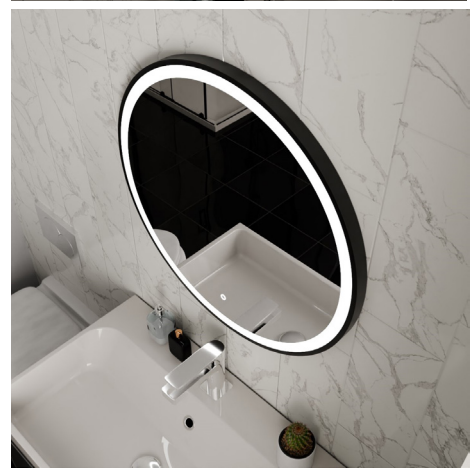

Lyra Black LED Illuminated Bathroom Mirror

Features:

- Demister pad (automatically turns off after 30 mins)
- Touch Pad
- Colour Changeable (3000K, 4000K, 6500K)
- IP44
- Dimmable

Description	221401	221418
Product Dimensions (mm)	600 x 600	800 x 800
Power Consumption (w)	31W	58W
Input Voltage (VAC)	AC220 - 240V	AC220 - 240V
Lumens	189LM	252LM
IP Rating	IP44	IP44
Lifetime (hrs)	20,000	20,000
Working Temperature	-20°C to +40°C	-20°C to +40°C
Construction	Aluminum & glass	Aluminum & glass
Warranty	6 Years	6 Years