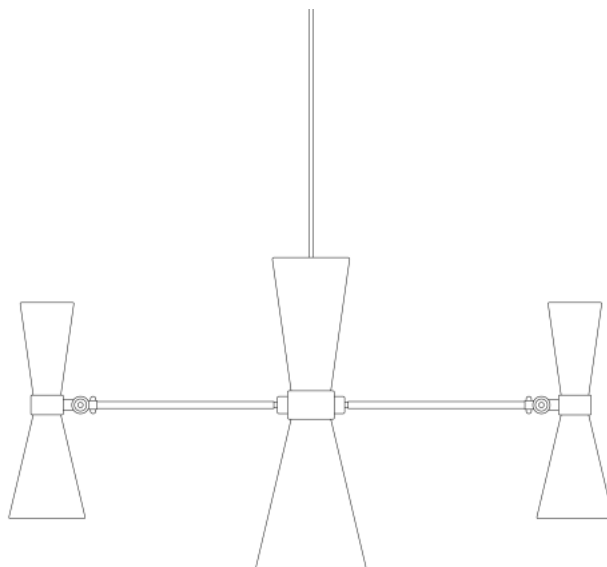

CAIRO Chandelier

MLF206PCMBK Matt Black

MATERIAL	Brass
HEIGHT	36cm 14.17"
WIDTH DIAMETER	70cm 27.56"
LENGTH PROJECTION	n/a
WEIGHT	3.8KG 8.38lbs
LAMPHOLDER	GU10 x 3
MAX WATTAGE	6.5W x 3
VOLTAGE	220/240v
IP RATING	20
CLASS PROTECTION	I
SHADE	-
FLEX BAR CHAIN LENGT	100cm 40"
CABLE TYPE	MLCA029 3 Core Round Black Braid PVC

Fixing Bracket MLWB17 | Matt Black

Product Notes:

1) Lamps not included with light fixture. 2) All products are individually hand crafted, therefore may differ slightly within manufacturing tolerances. 3) Please refer to: <http://www.mullanlighting.com/terms> for full list of Terms & Conditions. 4) Cable/Chain can be shortened during installation. 5) Longer Cable/Chain available on request. 6) Additional colour finishes available on request. 7.) Dimensions do not include lamps. 8.) Products wired to UL standards will operate at 110/120v with the appropriate lampholders.

MATERIAL	Brass
HEIGHT	36cm 14.17"
WIDTH DIAMETER	70cm 27.56"
LENGTH PROJECTION	n/a
WEIGHT	3.8KG 8.38lbs
LAMPHOLDER	GU10 x 3
MAX WATTAGE	6.5W x 3
VOLTAGE	220/240v
IP RATING	20
CLASS PROTECTION	I
SHADE	-
FLEX BAR CHAIN LENGT	100cm 40"
CABLE TYPE	MLCA057 3 Core Round Gold Braid PVC