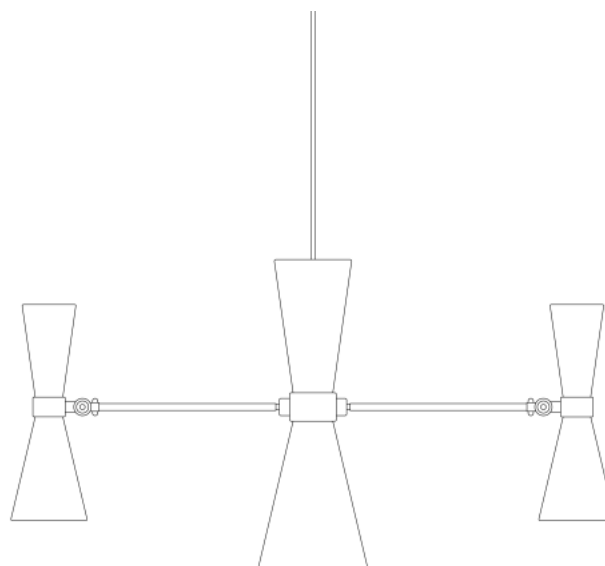

CAIRO Chandelier

MLF206PCMBK Matt Black

MATERIAL	Brass
HEIGHT	36cm 14.17"
WIDTH DIAMETER	70cm 27.56"
LENGTH PROJECTION	n/a
WEIGHT	3.8KG 8.38lbs
LAMPHOLDER	GU10 x 3
MAX WATTAGE	6.5W x 3
VOLTAGE	220/240v
IP RATING	20
CLASS PROTECTION	I
SHADE	-
FLEX BAR CHAIN LENGT	100cm 40"
CABLE TYPE	MLCA029 3 Core Round Black Braid PVC

Fixing Bracket MLWB17 | Matt Black

Product Notes:

1) Lamps not included with light fixture. 2) All products are individually hand crafted, therefore may differ slightly within manufacturing tolerances. 3) Please refer to: <http://www.mullanlighting.com/terms> for full list of Terms & Conditions. 4) Cable/Chain can be shortened during installation. 5) Longer Cable/Chain available on request. 6) Additional colour finishes available on request. 7.) Dimensions do not include lamps. 8.) Products wired to UL standards will operate at 110/120v with the appropriate lampholders.

MATERIAL	Brass
HEIGHT	36cm 14.17"
WIDTH DIAMETER	70cm 27.56"
LENGTH PROJECTION	n/a
WEIGHT	3.8KG 8.38lbs
LAMPHOLDER	GU10 x 3
MAX WATTAGE	6.5W x 3
VOLTAGE	220/240v
IP RATING	20
CLASS PROTECTION	I
SHADE	-
FLEX BAR CHAIN LENGT	100cm 40"
CABLE TYPE	MLCA057 3 Core Round Gold Braid PVC