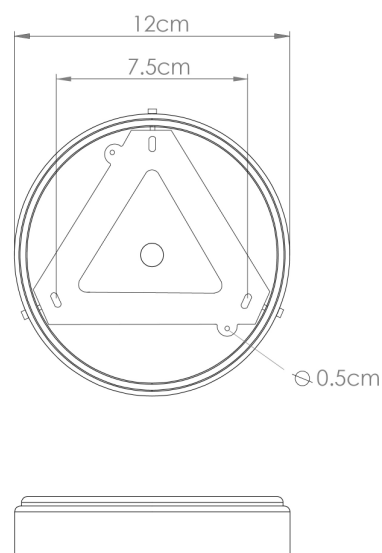

MATERIAL	Brass
HEIGHT	36cm | 14.17"
WIDTH | DIAMETER	70cm | 27.56"
LENGTH | PROJECTION	n/a
WEIGHT	3.8KG | 8.38lbs
LAMPHOLDER	GU10 x 3
MAX WATTAGE	6.5W x 3
VOLTAGE	220/240v
IP RATING	20
CLASS PROTECTION	I
SHADE	-
FLEX | BAR | CHAIN LENGT	100cm | 40"
CABLE TYPE	MLCA057 | 3 Core Round | Gold Braid | PVC

Fixing Bracket MLWB17 | White