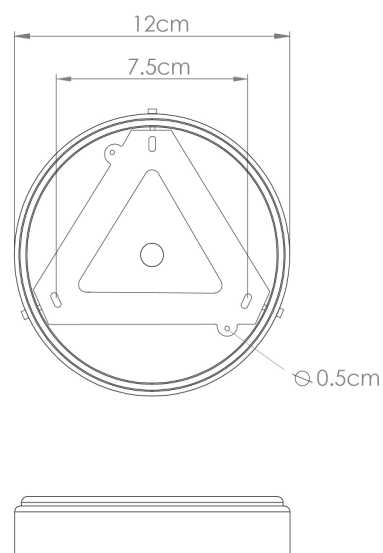

CAIRO Chandelier

MLF206PCMBK Matt Black

MATERIAL	Brass
HEIGHT	36cm 14.17"
WIDTH DIAMETER	70cm 27.56"
LENGTH PROJECTION	n/a
WEIGHT	3.8KG 8.38lbs
LAMPHOLDER	GU10 x 3
MAX WATTAGE	6.5W x 3
VOLTAGE	220/240v
IP RATING	20
CLASS PROTECTION	I
SHADE	-
FLEX BAR CHAIN LENGT	100cm 40"
CABLE TYPE	MLCA029 3 Core Round Black Braid PVC

Fixing Bracket MLWB17 | Matt Black

Product Notes:

1) Lamps not included with light fixture. 2) All products are individually hand crafted, therefore may differ slightly within manufacturing tolerances. 3) Please refer to: <http://www.mullanlighting.com/terms> for full list of Terms & Conditions. 4) Cable/Chain can be shortened during installation. 5) Longer Cable/Chain available on request. 6) Additional colour finishes available on request. 7.) Dimensions do not include lamps. 8.) Products wired to UL standards will operate at 110/120v with the appropriate lampholders.

MATERIAL	Brass
HEIGHT	36cm 14.17"
WIDTH DIAMETER	70cm 27.56"
LENGTH PROJECTION	n/a
WEIGHT	3.8KG 8.38lbs
LAMPHOLDER	GU10 x 3
MAX WATTAGE	6.5W x 3
VOLTAGE	220/240v
IP RATING	20
CLASS PROTECTION	I
SHADE	-
FLEX BAR CHAIN LENGT	100cm 40"
CABLE TYPE	MLCA057 3 Core Round Gold Braid PVC