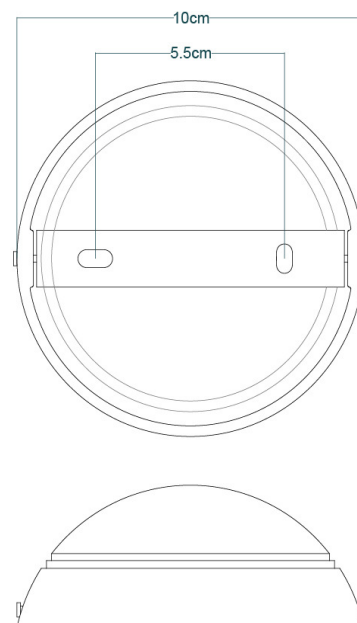

MATERIAL	Brass
HEIGHT	25cm | 9.84"
WIDTH | DIAMETER	14cm | 5.51"
LENGTH | PROJECTION	25-32cm | 9.84-12.6"
WEIGHT	1.02KG | 2.25lbs
LAMPHOLDER	GU10 x 2
MAX WATTAGE	6.5W x 2
VOLTAGE	220/240v
IP RATING	20
CLASS PROTECTION	I
SHADE	-
FLEX | BAR | CHAIN LENGT	n/a
CABLE TYPE	-

Fixing Bracket MLWB01 | White