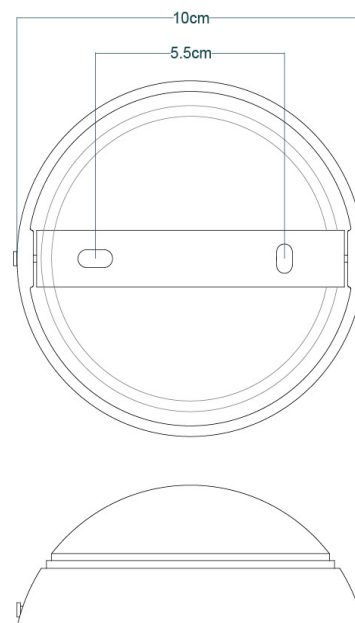

## CAIRO Wall Light

MLWL339PCMBK Matt Black

MATERIAL	Brass
HEIGHT	25cm   9.84"
WIDTH   DIAMETER	14cm   5.51"
LENGTH   PROJECTION	25-32cm   9.84-12.6"
WEIGHT	1.02KG   2.25lbs
LAMPHOLDER	GU10 x 2
MAX WATTAGE	6.5W x 2
VOLTAGE	220/240v
IP RATING	20
CLASS PROTECTION	I
SHADE	-
FLEX   BAR   CHAIN LENGT	n/a
CABLE TYPE	-

Fixing Bracket MLWB01 | Matt Black

Product Notes:

1) Lamps not included with light fixture. 2) All products are individually hand crafted, therefore may differ slightly within manufacturing tolerances. 3) Please refer to: <http://www.mullanlighting.com/terms> for full list of Terms & Conditions. 4) Cable/Chain can be shortened during installation. 5) Longer Cable/Chain available on request. 6) Additional colour finishes available on request. 7) Dimensions do not include lamps. 8.) Products wired to UL standards will operate at 110/120v with the appropriate lampholders.

# CAIRO Wall Light

MLWL339PCWTE White

MATERIAL	Brass
HEIGHT	25cm   9.84"
WIDTH   DIAMETER	14cm   5.51"
LENGTH   PROJECTION	25-32cm   9.84-12.6"
WEIGHT	1.02KG   2.25lbs
LAMPHOLDER	GU10 x 2
MAX WATTAGE	6.5W x 2
VOLTAGE	220/240v
IP RATING	20
CLASS PROTECTION	I
SHADE	-
FLEX   BAR   CHAIN LENGT	n/a
CABLE TYPE	-