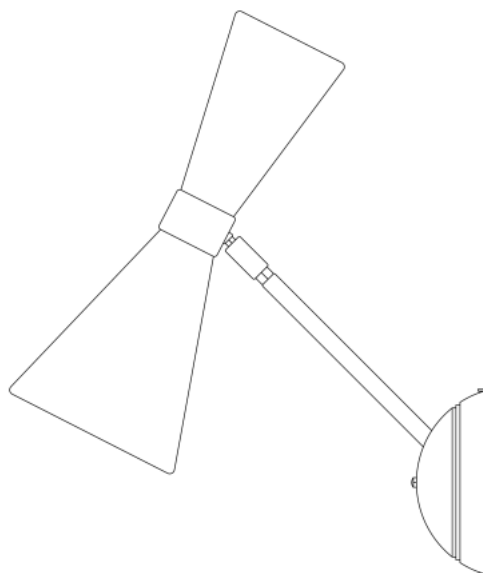

## CAIRO Wall Light

MLWL339PCMBK Matt Black

MATERIAL	Brass
HEIGHT	25cm   9.84"
WIDTH   DIAMETER	14cm   5.51"
LENGTH   PROJECTION	25-32cm   9.84-12.6"
WEIGHT	1.02KG   2.25lbs
LAMPHOLDER	GU10 x 2
MAX WATTAGE	6.5W x 2
VOLTAGE	220/240v
IP RATING	20
CLASS PROTECTION	I
SHADE	-
FLEX   BAR   CHAIN LENGT	n/a
CABLE TYPE	-

Fixing Bracket MLWB01 | Matt Black

Product Notes:

1) Lamps not included with light fixture. 2) All products are individually hand crafted, therefore may differ slightly within manufacturing tolerances. 3) Please refer to: <http://www.mullanlighting.com/terms> for full list of Terms & Conditions. 4) Cable/Chain can be shortened during installation. 5) Longer Cable/Chain available on request. 6) Additional colour finishes available on request. 7) Dimensions do not include lamps. 8.) Products wired to UL standards will operate at 110/120v with the appropriate lampholders.

# CAIRO Wall Light

MLWL339PCWTE White

MATERIAL	Brass
HEIGHT	25cm   9.84"
WIDTH   DIAMETER	14cm   5.51"
LENGTH   PROJECTION	25-32cm   9.84-12.6"
WEIGHT	1.02KG   2.25lbs
LAMPHOLDER	GU10 x 2
MAX WATTAGE	6.5W x 2
VOLTAGE	220/240v
IP RATING	20
CLASS PROTECTION	I
SHADE	-
FLEX   BAR   CHAIN LENGT	n/a
CABLE TYPE	-