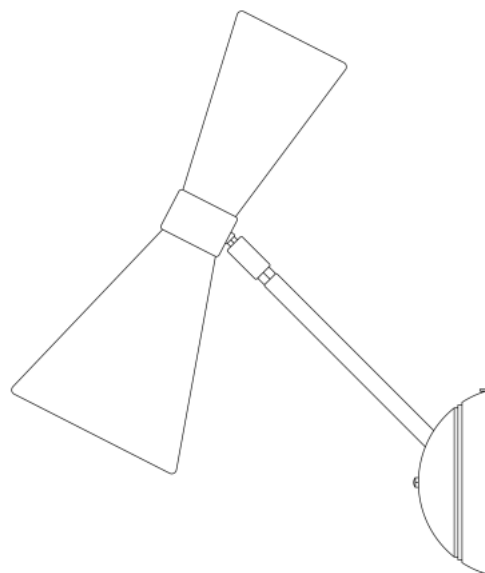

## CAIRO Wall Light

MLWL339PCMBK Matt Black

MATERIAL	Brass
HEIGHT	25cm   9.84"
WIDTH   DIAMETER	14cm   5.51"
LENGTH   PROJECTION	25-32cm   9.84-12.6"
WEIGHT	1.02KG   2.25lbs
LAMPHOLDER	GU10 x 2
MAX WATTAGE	6.5W x 2
VOLTAGE	220/240v
IP RATING	20
CLASS PROTECTION	I
SHADE	-
FLEX   BAR   CHAIN LENGT	n/a
CABLE TYPE	-

Fixing Bracket MLWB01 | Matt Black

Product Notes:

1) Lamps not included with light fixture. 2) All products are individually hand crafted, therefore may differ slightly within manufacturing tolerances. 3) Please refer to: <http://www.mullanlighting.com/terms> for full list of Terms & Conditions. 4) Cable/Chain can be shortened during installation. 5) Longer Cable/Chain available on request. 6) Additional colour finishes available on request. 7) Dimensions do not include lamps. 8.) Products wired to UL standards will operate at 110/120v with the appropriate lampholders.

# CAIRO Wall Light

MLWL339PCWTE White

MATERIAL	Brass
HEIGHT	25cm   9.84"
WIDTH   DIAMETER	14cm   5.51"
LENGTH   PROJECTION	25-32cm   9.84-12.6"
WEIGHT	1.02KG   2.25lbs
LAMPHOLDER	GU10 x 2
MAX WATTAGE	6.5W x 2
VOLTAGE	220/240v
IP RATING	20
CLASS PROTECTION	I
SHADE	-
FLEX   BAR   CHAIN LENGT	n/a
CABLE TYPE	-