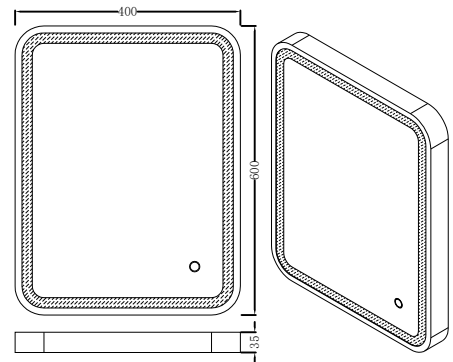

Description	221326	221333	221340	221357
Product Dimensions (mm)	390 x 500	600 x 400	500 x 700	600 x 800
Power Consumption (w)	27W	33W	43W	59W
Input Voltage (VAC)	AC220 - 240V	AC220 - 240V	AC220 - 240V	AC220 - 240V
Lumens	313LM	373LM	451LM	490LM
IP Rating	IP44	IP44	IP44	IP44
Lifetime (hrs)	20,000	20,000	20,000	20,000
Working Temperature	-20°C to +40°C	-20°C to +40°C	-20°C to +40°C	-20°C to +40°C
Construction	Aluminum & glass	Aluminum & glass	Aluminum & glass	Aluminum & glass
Warranty	6 Years	6 Years	6 Years	6 Years

221326

221333

221340