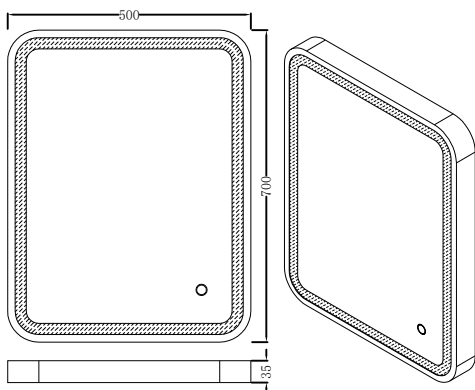

Description	221326	221333	221340	221357
Product Dimensions (mm)	390 x 500	600 x 400	500 x 700	600 x 800
Power Consumption (w)	27W	33W	43W	59W
Input Voltage (VAC)	AC220 - 240V	AC220 - 240V	AC220 - 240V	AC220 - 240V
Lumens	313LM	373LM	451LM	490LM
IP Rating	IP44	IP44	IP44	IP44
Lifetime (hrs)	20,000	20,000	20,000	20,000
Working Temperature	-20°C to +40°C	-20°C to +40°C	-20°C to +40°C	-20°C to +40°C
Construction	Aluminum & glass	Aluminum & glass	Aluminum & glass	Aluminum & glass
Warranty	6 Years	6 Years	6 Years	6 Years

221326

221340