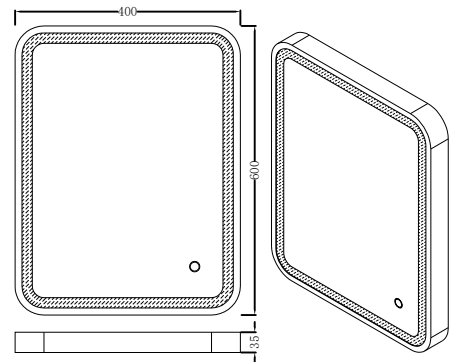

Description	221364	221371	221388	221395
Product Dimensions (mm)	390 x 500	600 x 400	500 x 700	600 x 800
Power Consumption (w)	27W	33W	43W	59W
Input Voltage (VAC)	AC220 - 240V	AC220 - 240V	AC220 - 240V	AC220 - 240V
Lumens	313LM	373LM	451LM	490LM
IP Rating	IP44	IP44	IP44	IP44
Lifetime (hrs)	20,000	20,000	20,000	20,000
Working Temperature	-20°C to +40°C	-20°C to +40°C	-20°C to +40°C	-20°C to +40°C
Construction	Aluminum & glass	Aluminum & glass	Aluminum & glass	Aluminum & glass
Warranty	6 Years	6 Years	6 Years	6 Years

221364

221371

221388