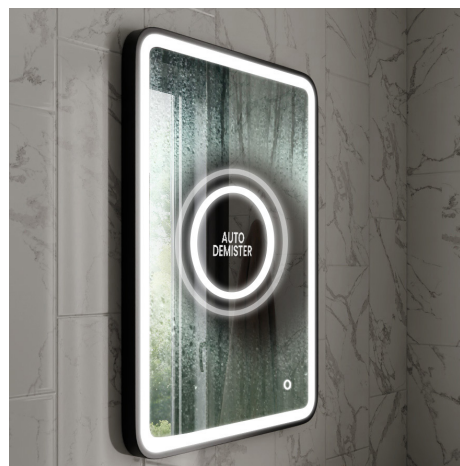

## Vela Black LED Illuminated Bathroom Mirror

### Features:

- |  |             |
|--|-------------|
| • Demister pad (automatically turns off after 30 mins) | • Touch Pad |
| • Colour Changeable (3000K, 4000K, 6500K)              | • IP44      |
| • Dimmable   | • Rotatable |