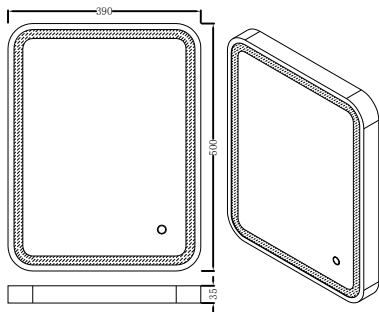

Description	221364	221371	221388	221395
Product Dimensions (mm)	390 x 500	600 x 400	500 x 700	600 x 800
Power Consumption (w)	27W	33W	43W	59W
Input Voltage (VAC)	AC220 - 240V	AC220 - 240V	AC220 - 240V	AC220 - 240V
Lumens	313LM	373LM	451LM	490LM
IP Rating	IP44	IP44	IP44	IP44
Lifetime (hrs)	20,000	20,000	20,000	20,000
Working Temperature	-20°C to +40°C	-20°C to +40°C	-20°C to +40°C	-20°C to +40°C
Construction	Aluminum & glass	Aluminum & glass	Aluminum & glass	Aluminum & glass
Warranty	6 Years	6 Years	6 Years	6 Years

221364