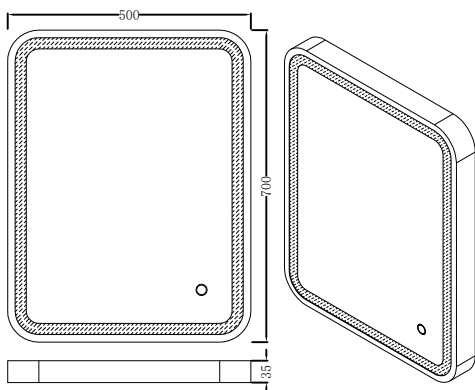

Description	221364	221371	221388	221395
Product Dimensions (mm)	390 x 500	600 x 400	500 x 700	600 x 800
Power Consumption (w)	27W	33W	43W	59W
Input Voltage (VAC)	AC220 - 240V	AC220 - 240V	AC220 - 240V	AC220 - 240V
Lumens	313LM	373LM	451LM	490LM
IP Rating	IP44	IP44	IP44	IP44
Lifetime (hrs)	20,000	20,000	20,000	20,000
Working Temperature	-20°C to +40°C	-20°C to +40°C	-20°C to +40°C	-20°C to +40°C
Construction	Aluminum & glass	Aluminum & glass	Aluminum & glass	Aluminum & glass
Warranty	6 Years	6 Years	6 Years	6 Years

221364

221388